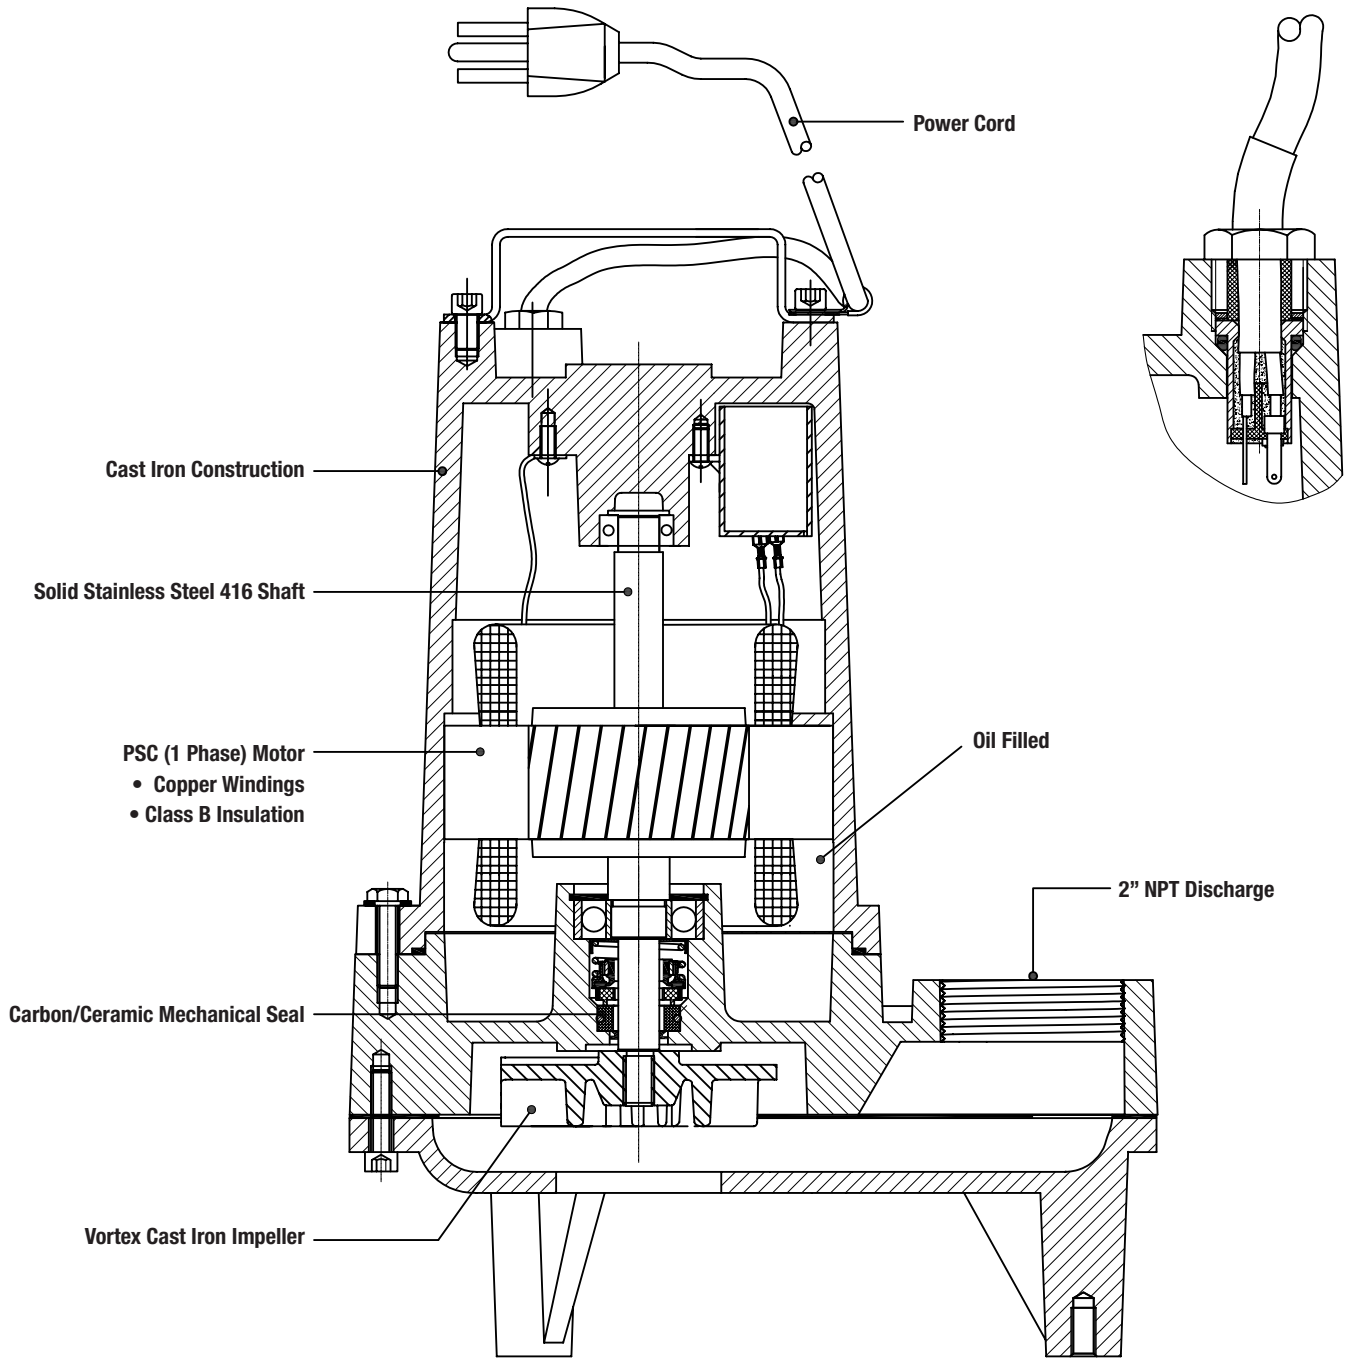

EFFLUENT PUMPS
EP150 Features Data

P U M P

Honest, Professional, Dependable

1899 Cottage Street, Ashland, Ohio 44805
Telephone: 855 281-6830 · Fax: 877 326-1994 · ashlandpump.com