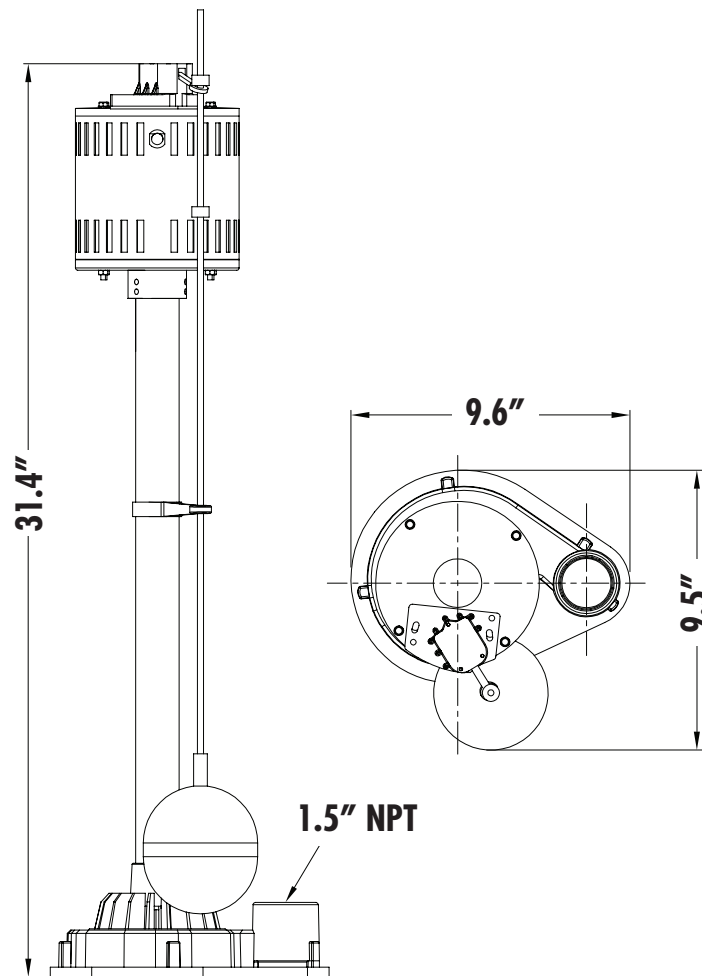

PED33 Dimensional Data

P U M P

Honest, Professional, Dependable

1899 Cottage Street, Ashland, Ohio 44805

Telephone: 855 281-6830 · Fax: 877 326-1994 · ashlandpump.com