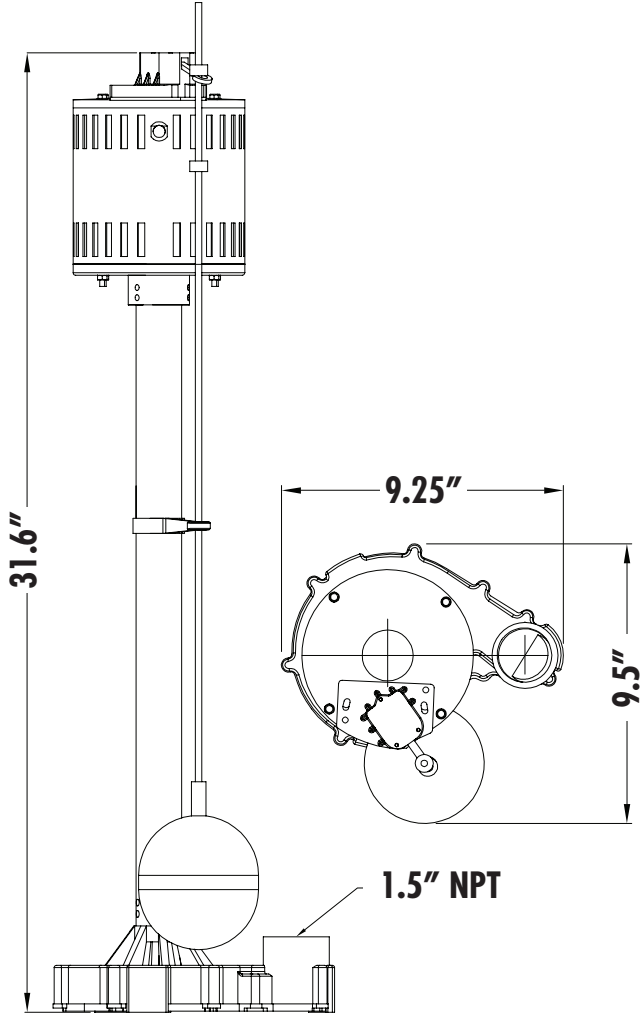

PED33CI Dimensional Data

P U M P

Honest, Professional, Dependable

1899 Cottage Street, Ashland, Ohio 44805

Telephone: 855 281-6830 · Fax: 877 326-1994 · ashlandpump.com