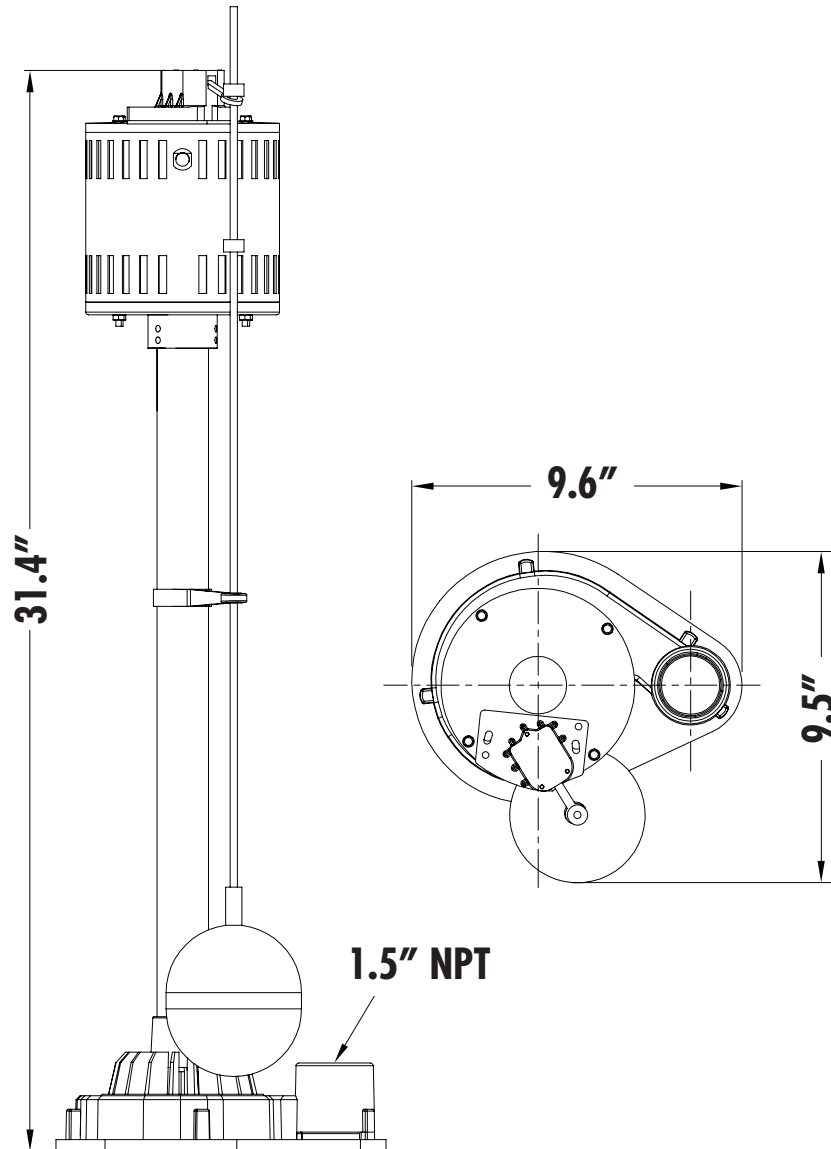

PED50 Dimensional Data

P U M P

Honest, Professional, Dependable

1899 Cottage Street, Ashland, Ohio 44805

Telephone: 855 281-6830 · Fax: 877 326-1994 · ashlandpump.com