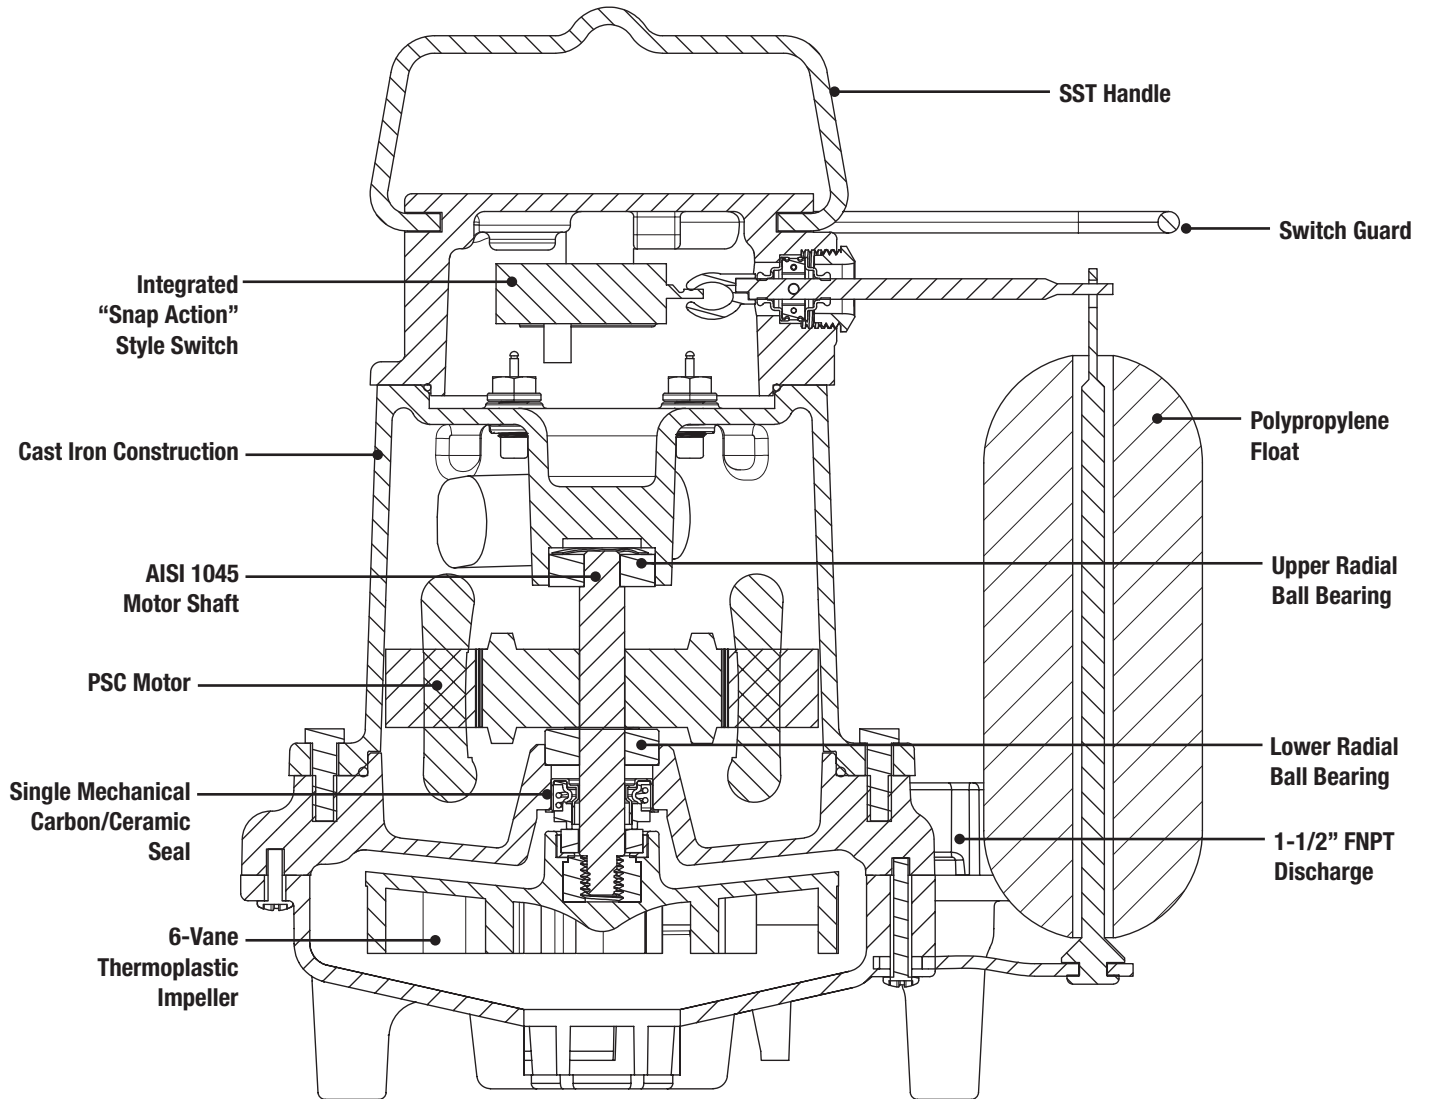

SUMP PUMPS
SPV33 Features

P U M P

Honest, Professional, Dependable

1899 Cottage Street, Ashland, Ohio 44805
Telephone: 855 281-6830 • Fax: 877 326-1994 • ashlandpump.com