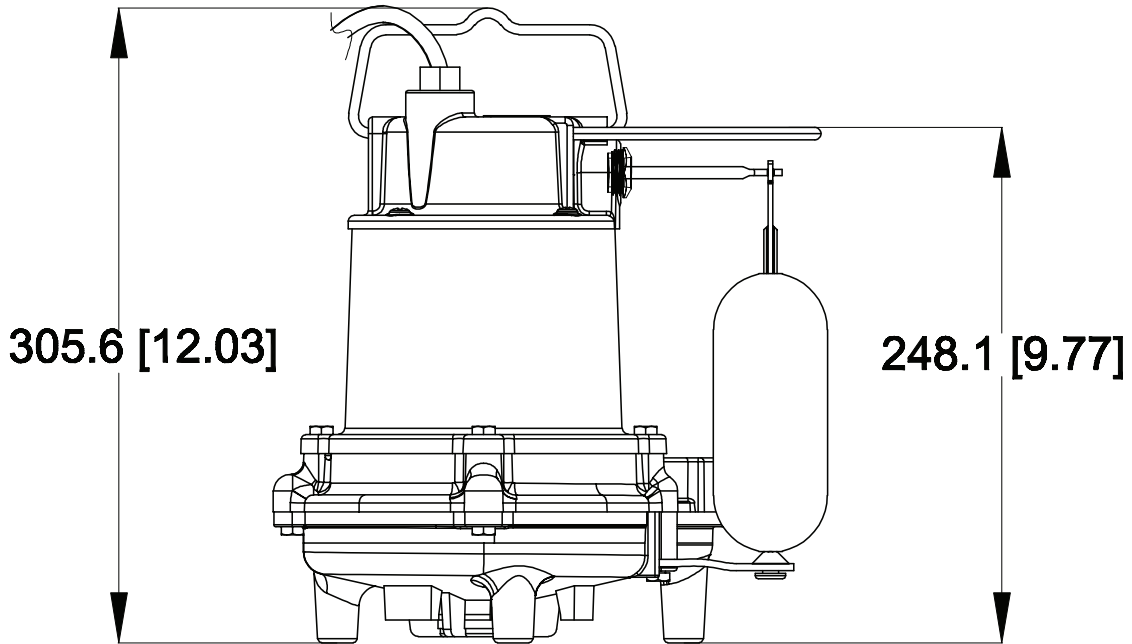

SUMP PUMPS

SPV50 Dimensional Data

P U M P

Honest, Professional, Dependable

1899 Cottage Street, Ashland, Ohio 44805
Telephone: 855 281-6830 · Fax: 877 326-1994 · ashlandpump.com