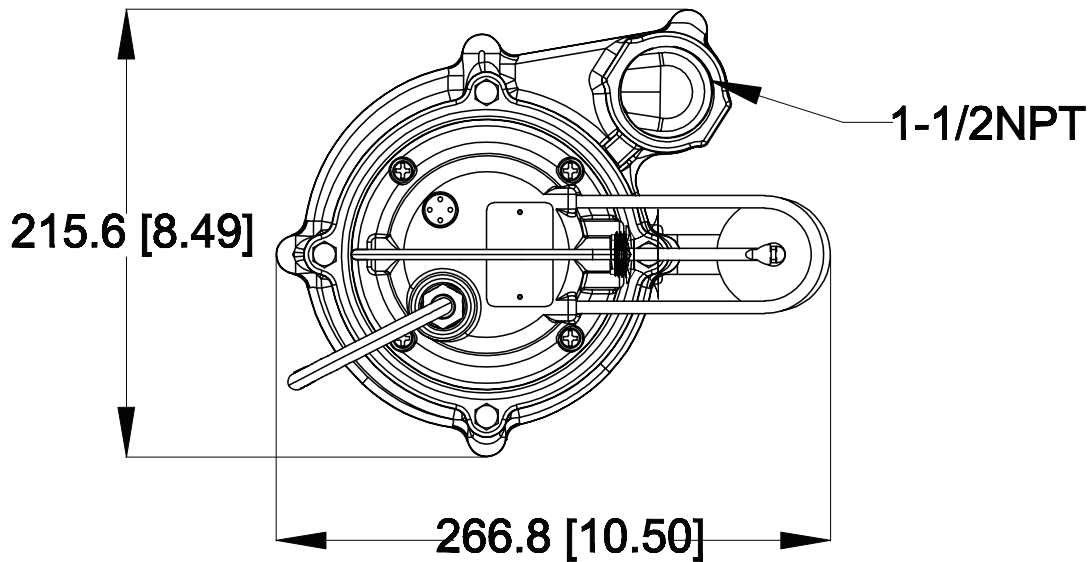

SUMP PUMPS

SPV50 Dimensional Data

P U M P

Honest, Professional, Dependable

1899 Cottage Street, Ashland, Ohio 44805
Telephone: 855 281-6830 · Fax: 877 326-1994 · ashlandpump.com