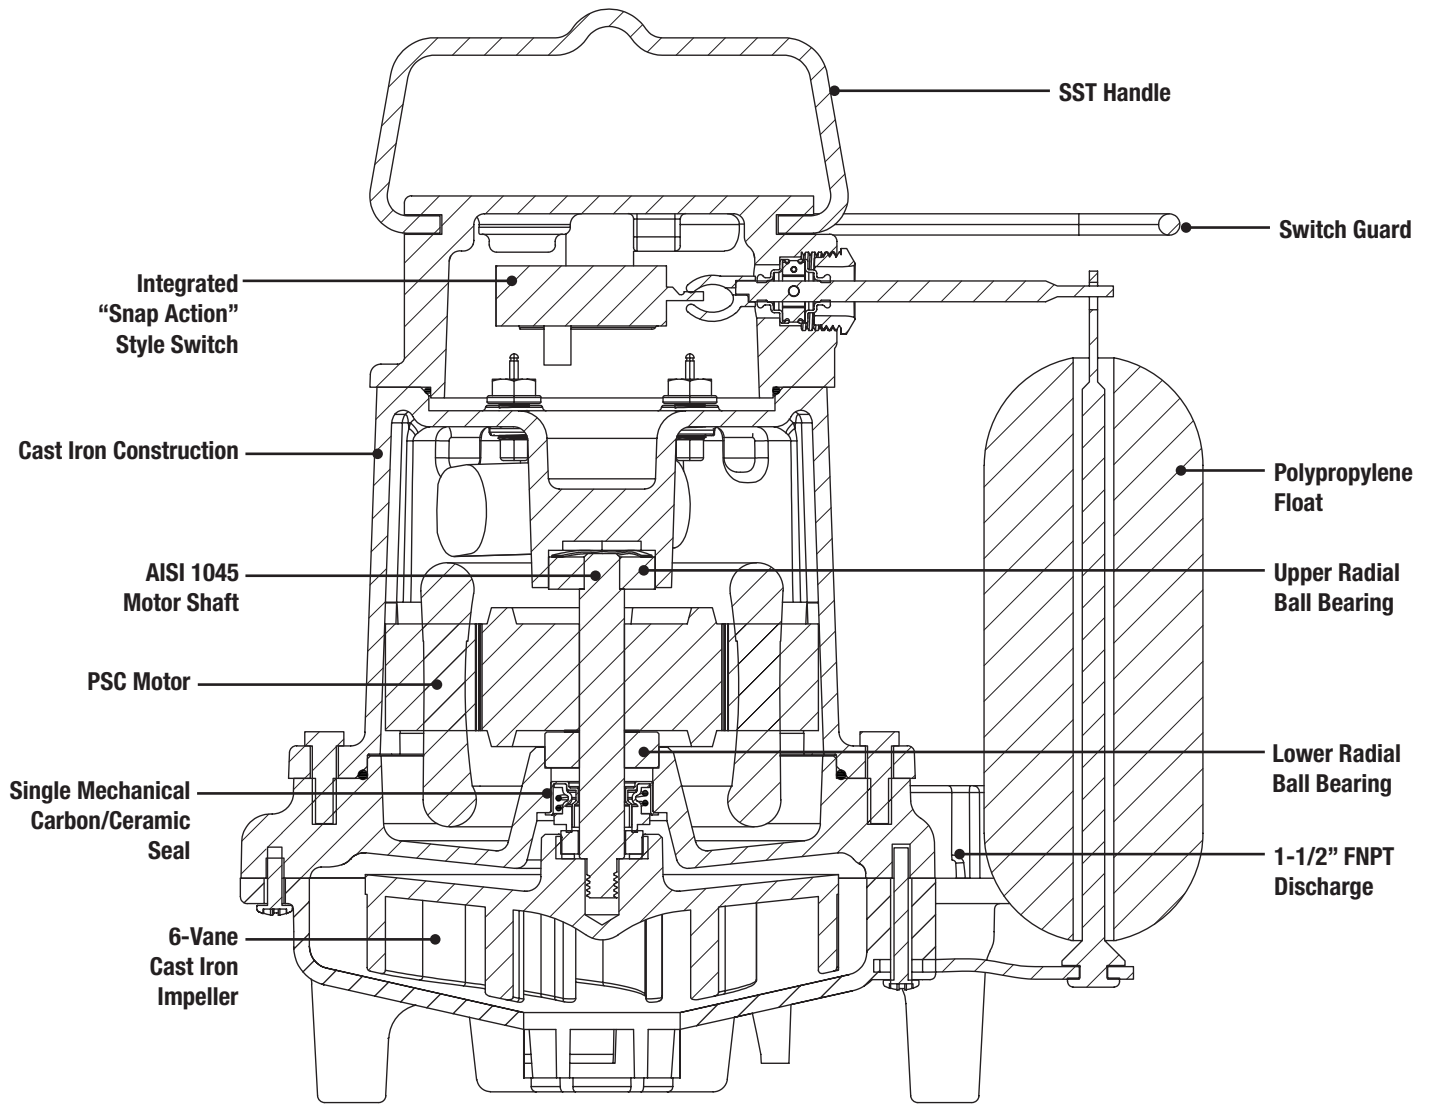

SUMP PUMPS
SPV50 Features

P U M P

Honest, Professional, Dependable

1899 Cottage Street, Ashland, Ohio 44805
Telephone: 855 281-6830 • Fax: 877 326-1994 • ashlandpump.com