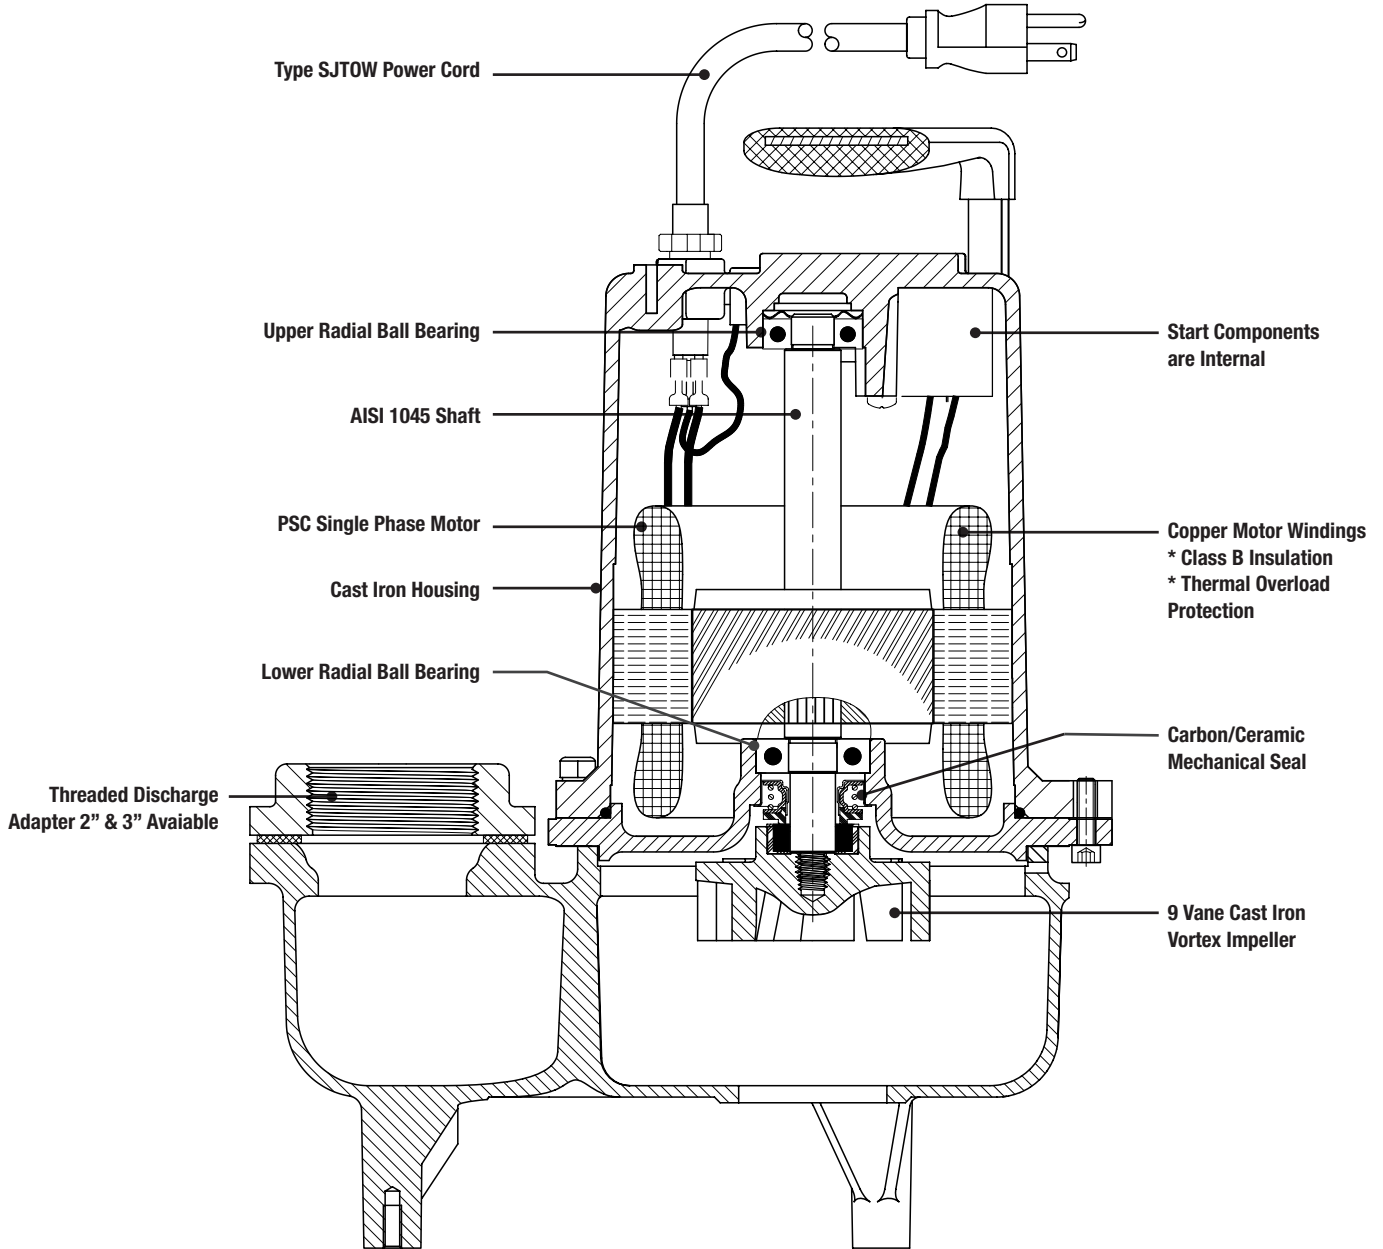

SEWAGE PUMPS
SW75 Features

P U M P

Honest, Professional, Dependable

1899 Cottage Street, Ashland, Ohio 44805

Telephone: 855 281-6830 • Fax: 877 326-1994 • ashlandpump.com