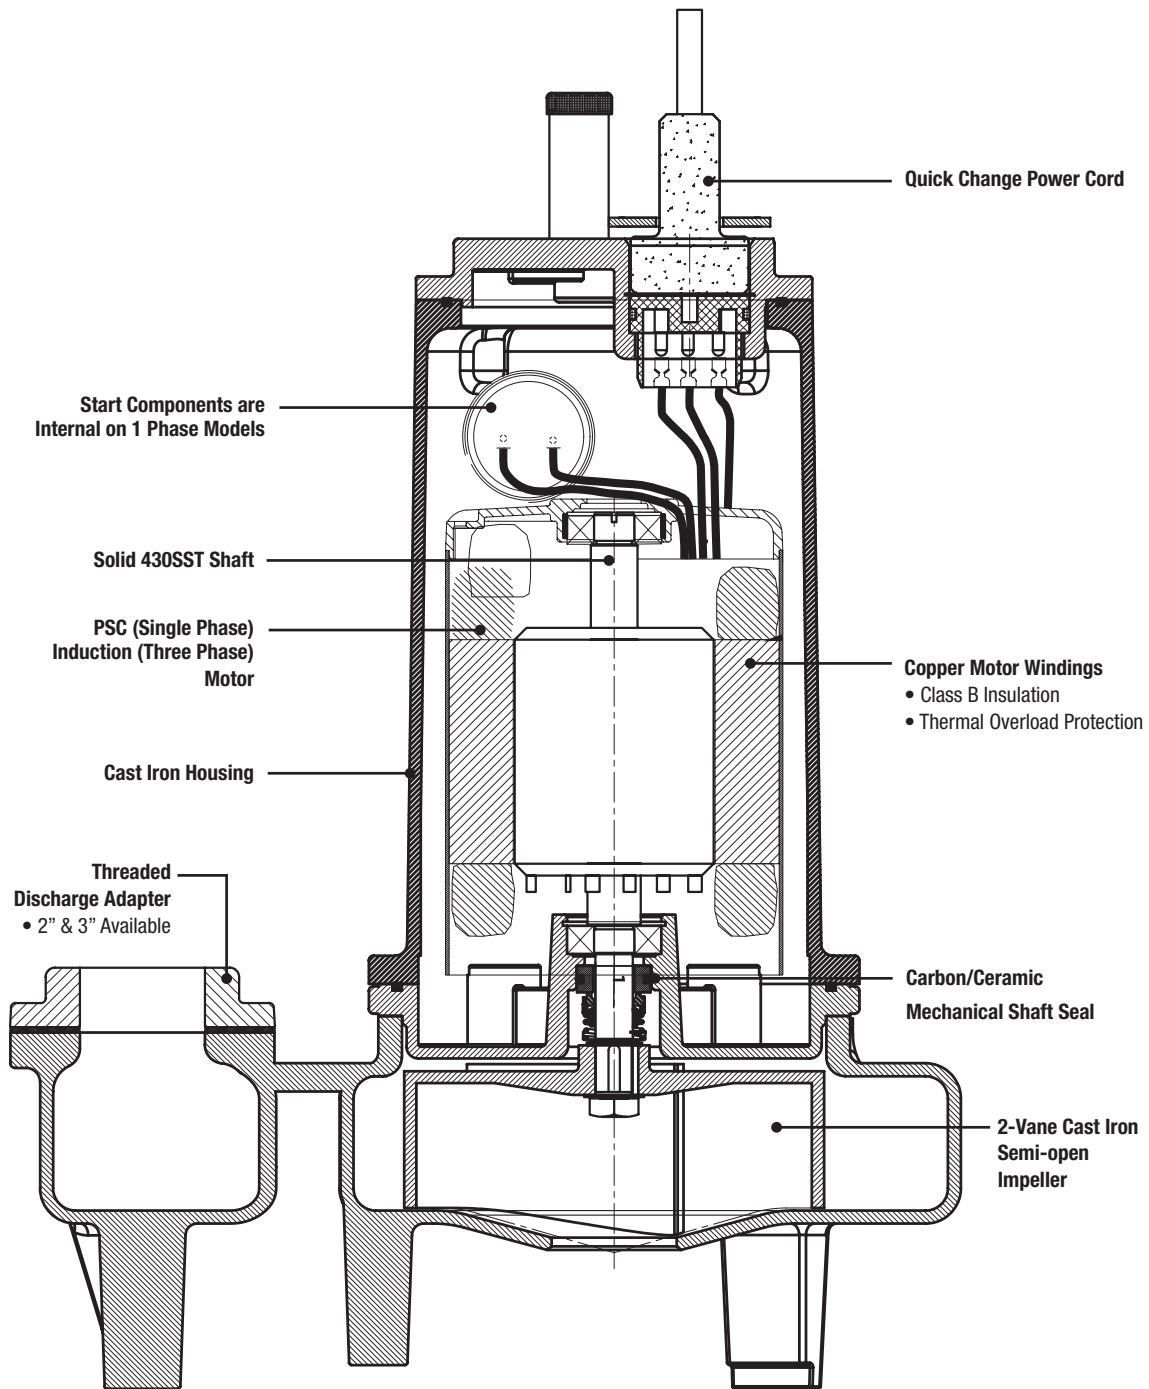

SEWAGE PUMPS
SWF100 Features

P U M P

Honest, Professional, Dependable

1899 Cottage Street, Ashland, Ohio 44805

Telephone: 855 281-6830 • Fax: 877 326-1994 • ashlandpump.com