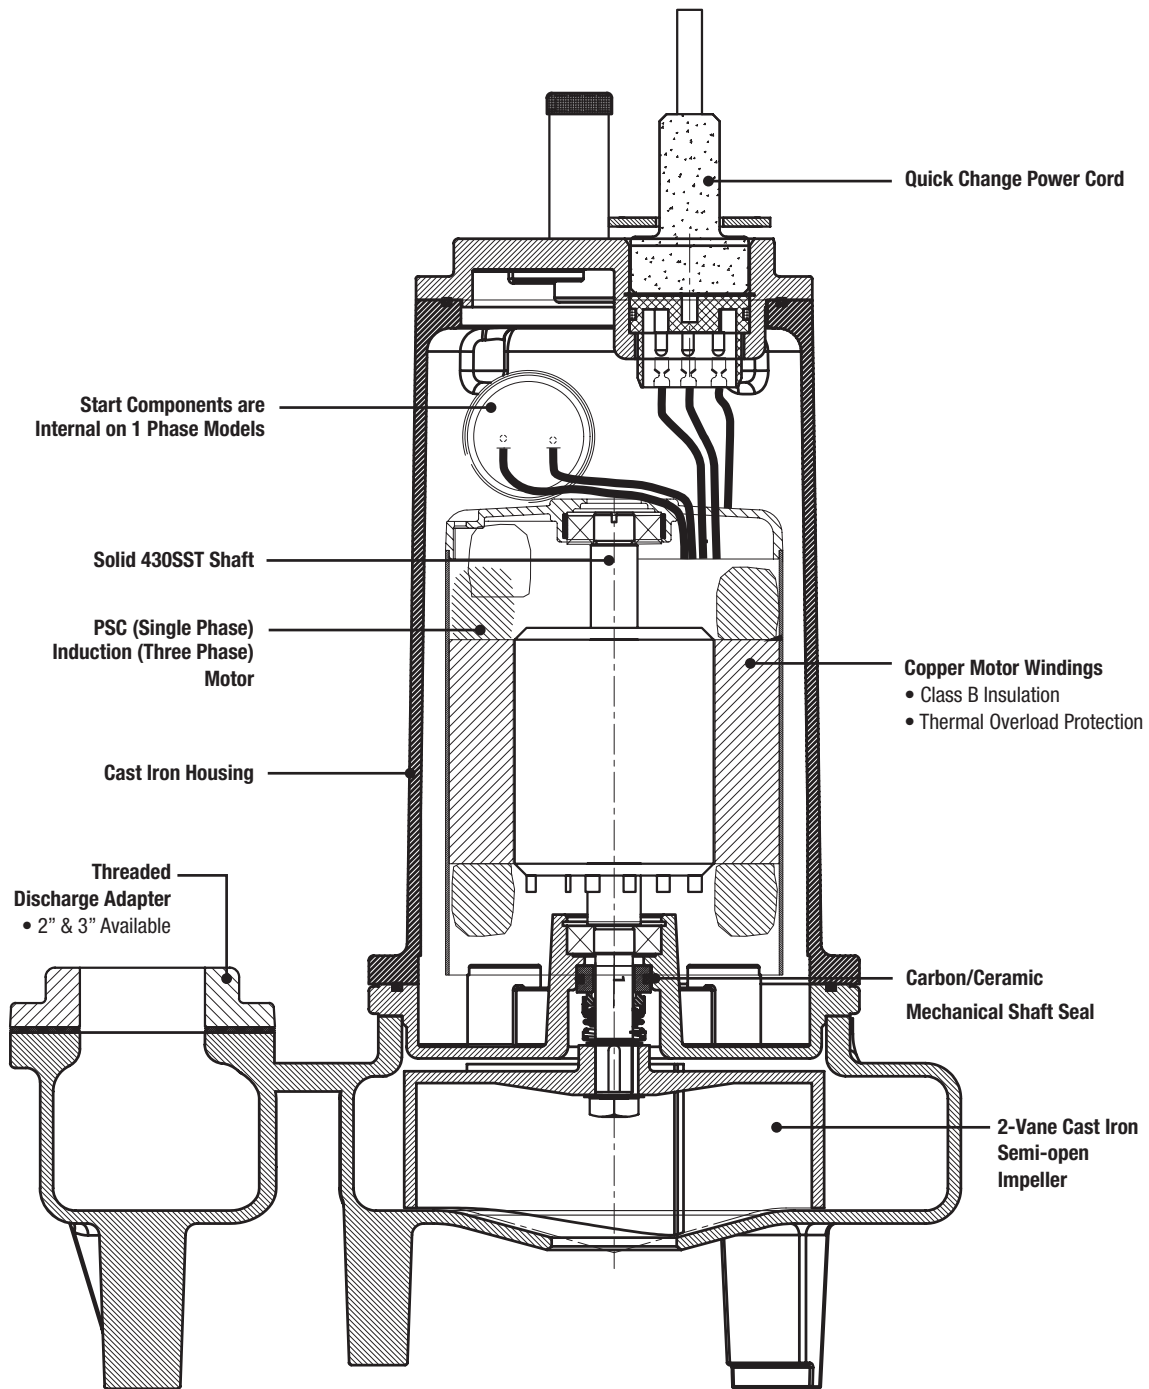

SEWAGE PUMPS
SWF200 Features

P U M P

Honest, Professional, Dependable

1899 Cottage Street, Ashland, Ohio 44805

Telephone: 855 281-6830 • Fax: 877 326-1994 • ashlandpump.com