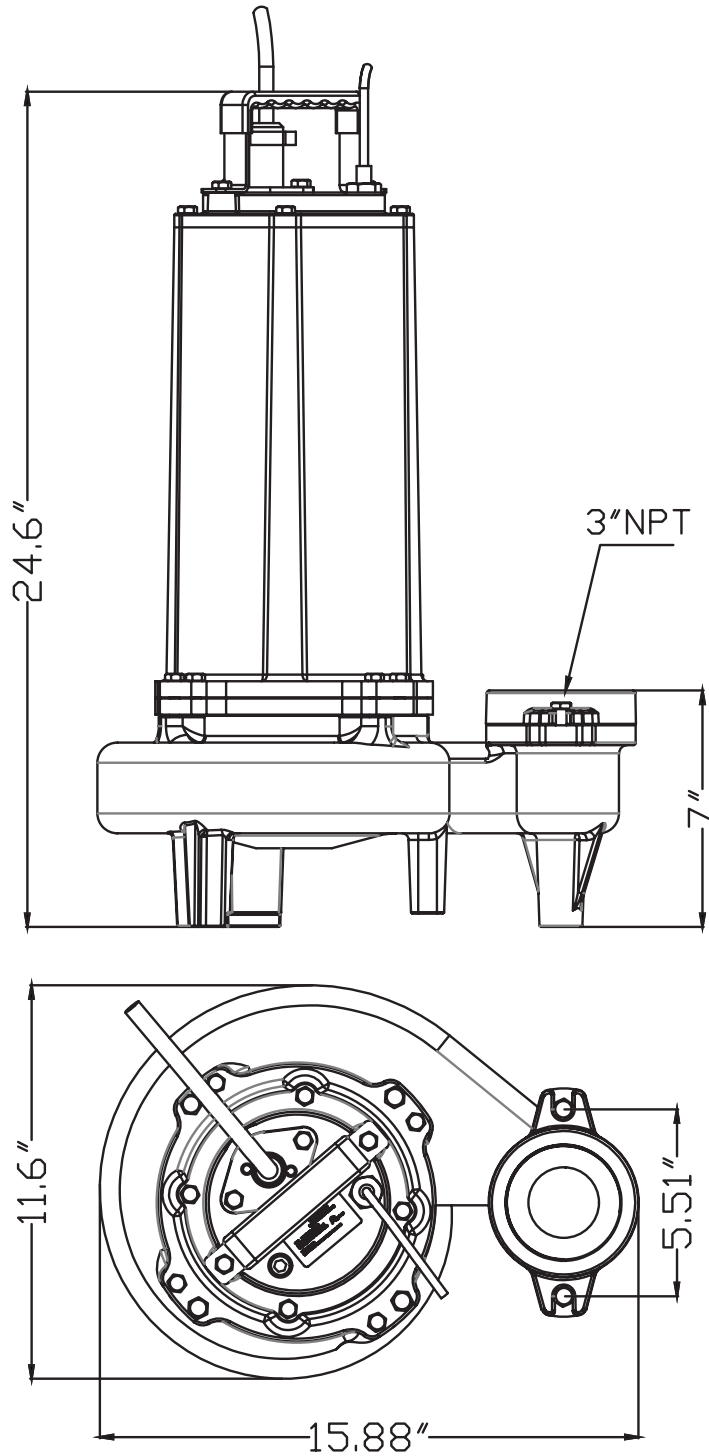

SEWAGE PUMPS
SWFD200 Dimensional Data

P U M P

Honest, Professional, Dependable

1899 Cottage Street, Ashland, Ohio 44805

Telephone: 855 281-6830 • Fax: 877 326-1994 • ashlandpump.com