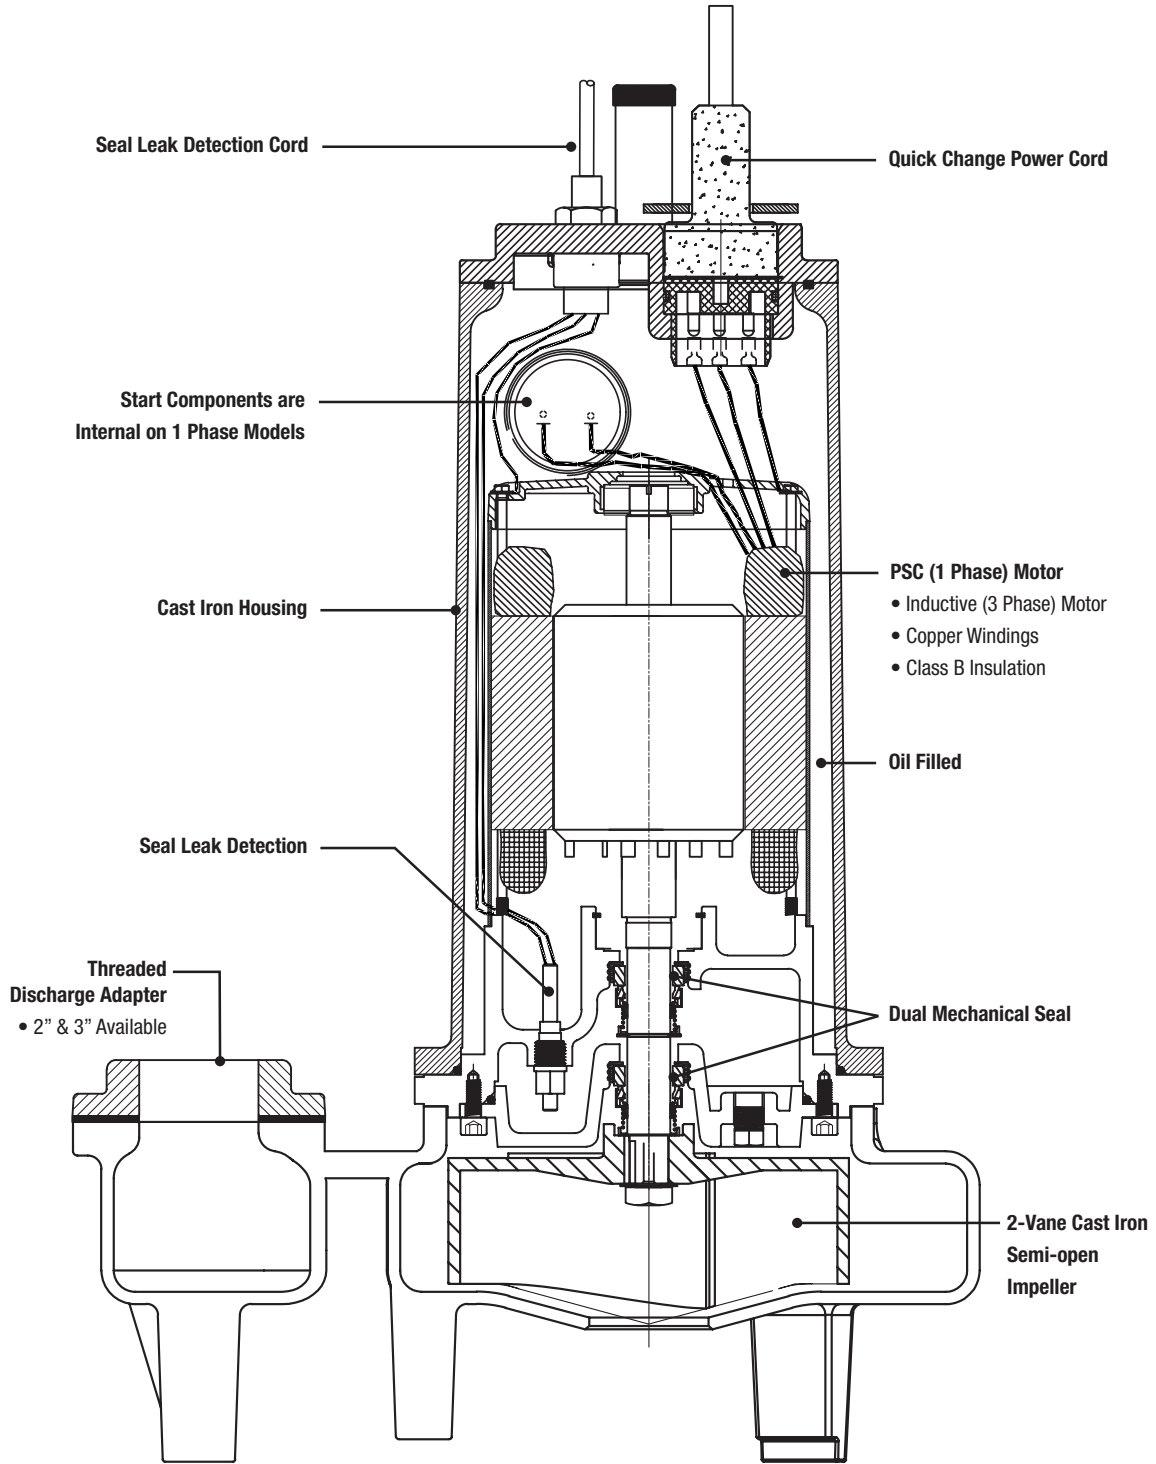

SEWAGE PUMPS
SWFD200 Features

P U M P

Honest, Professional, Dependable

1899 Cottage Street, Ashland, Ohio 44805

Telephone: 855 281-6830 • Fax: 877 326-1994 • ashlandpump.com