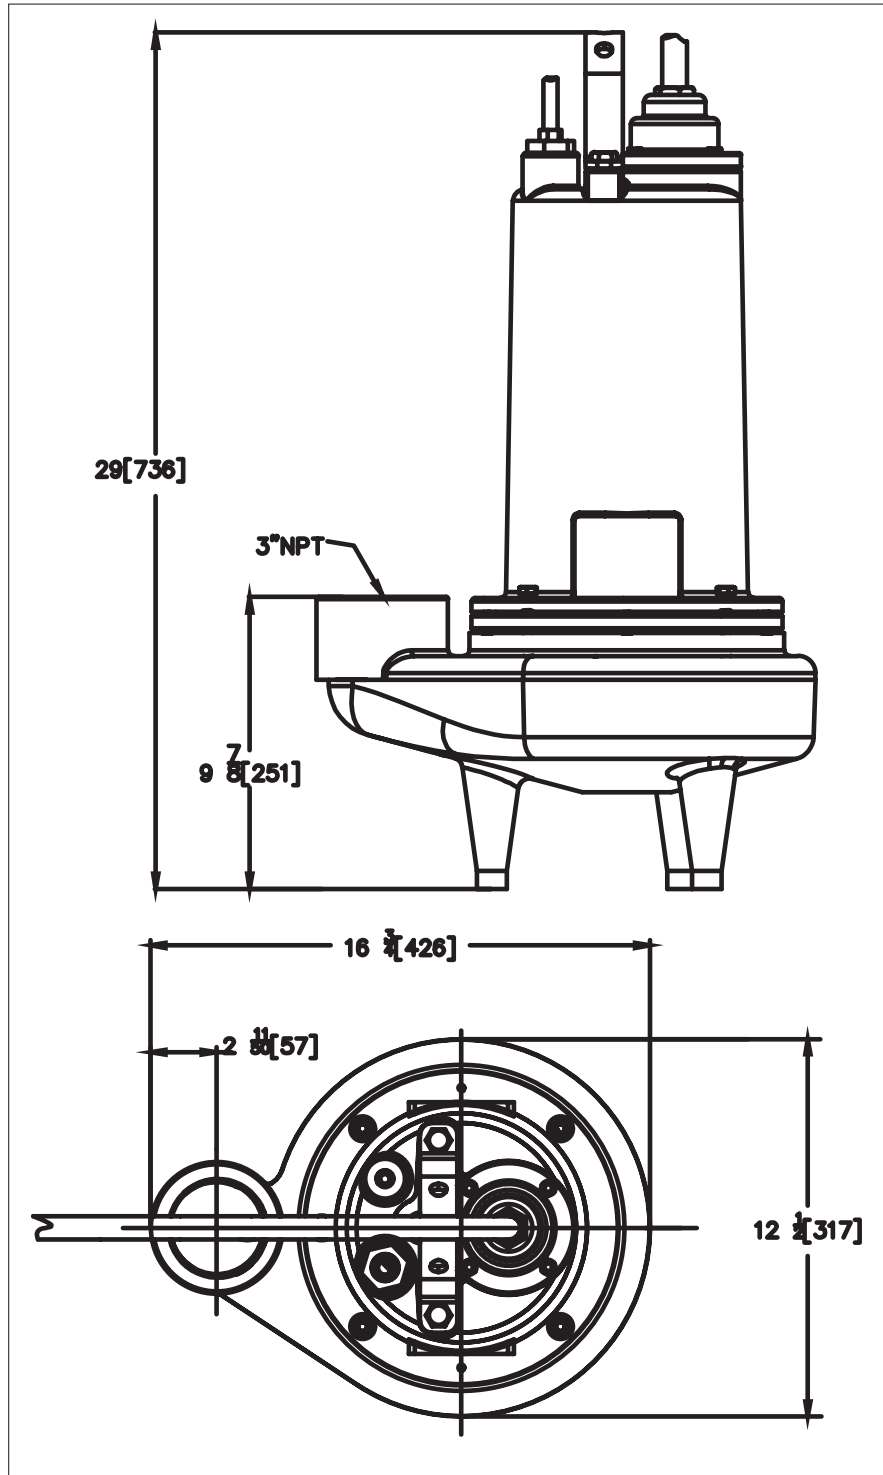

SEWAGE PUMPS
SWFD300 Dimensional Data

P U M P

Honest, Professional, Dependable

1899 Cottage Street, Ashland, Ohio 44805

Telephone: 855 281-6830 • Fax: 877 326-1994 • ashlandpump.com