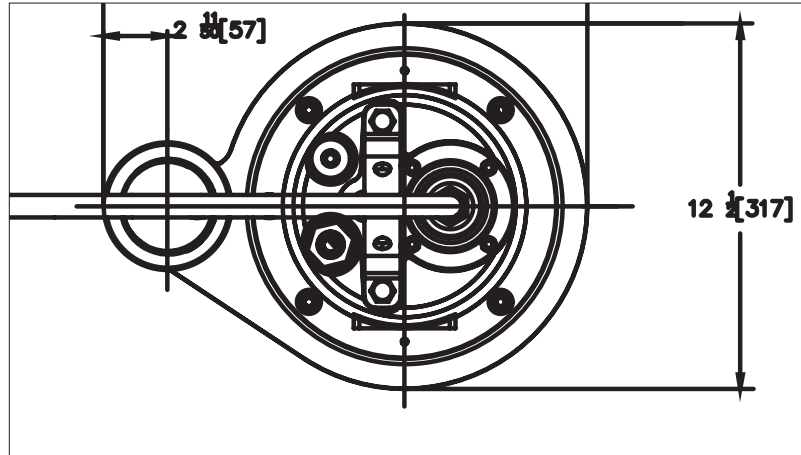

SEWAGE PUMPS

**SWFD500 Dimensional Data**

P U M P

*Honest, Professional, Dependable*

1899 Cottage Street, Ashland, Ohio 44805

Telephone: 855 281-6830 • Fax: 877 326-1994 • ashlandpump.com