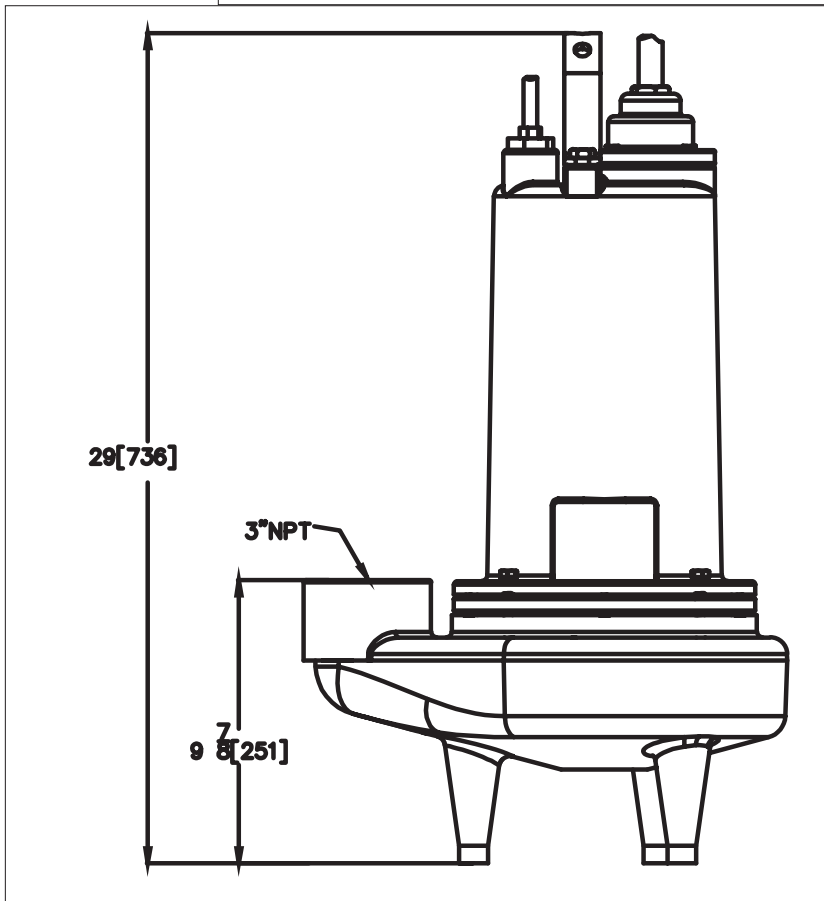

SEWAGE PUMPS

**SWFD500 Dimensional Data**

P U M P

*Honest, Professional, Dependable*

1899 Cottage Street, Ashland, Ohio 44805

Telephone: 855 281-6830 • Fax: 877 326-1994 • ashlandpump.com