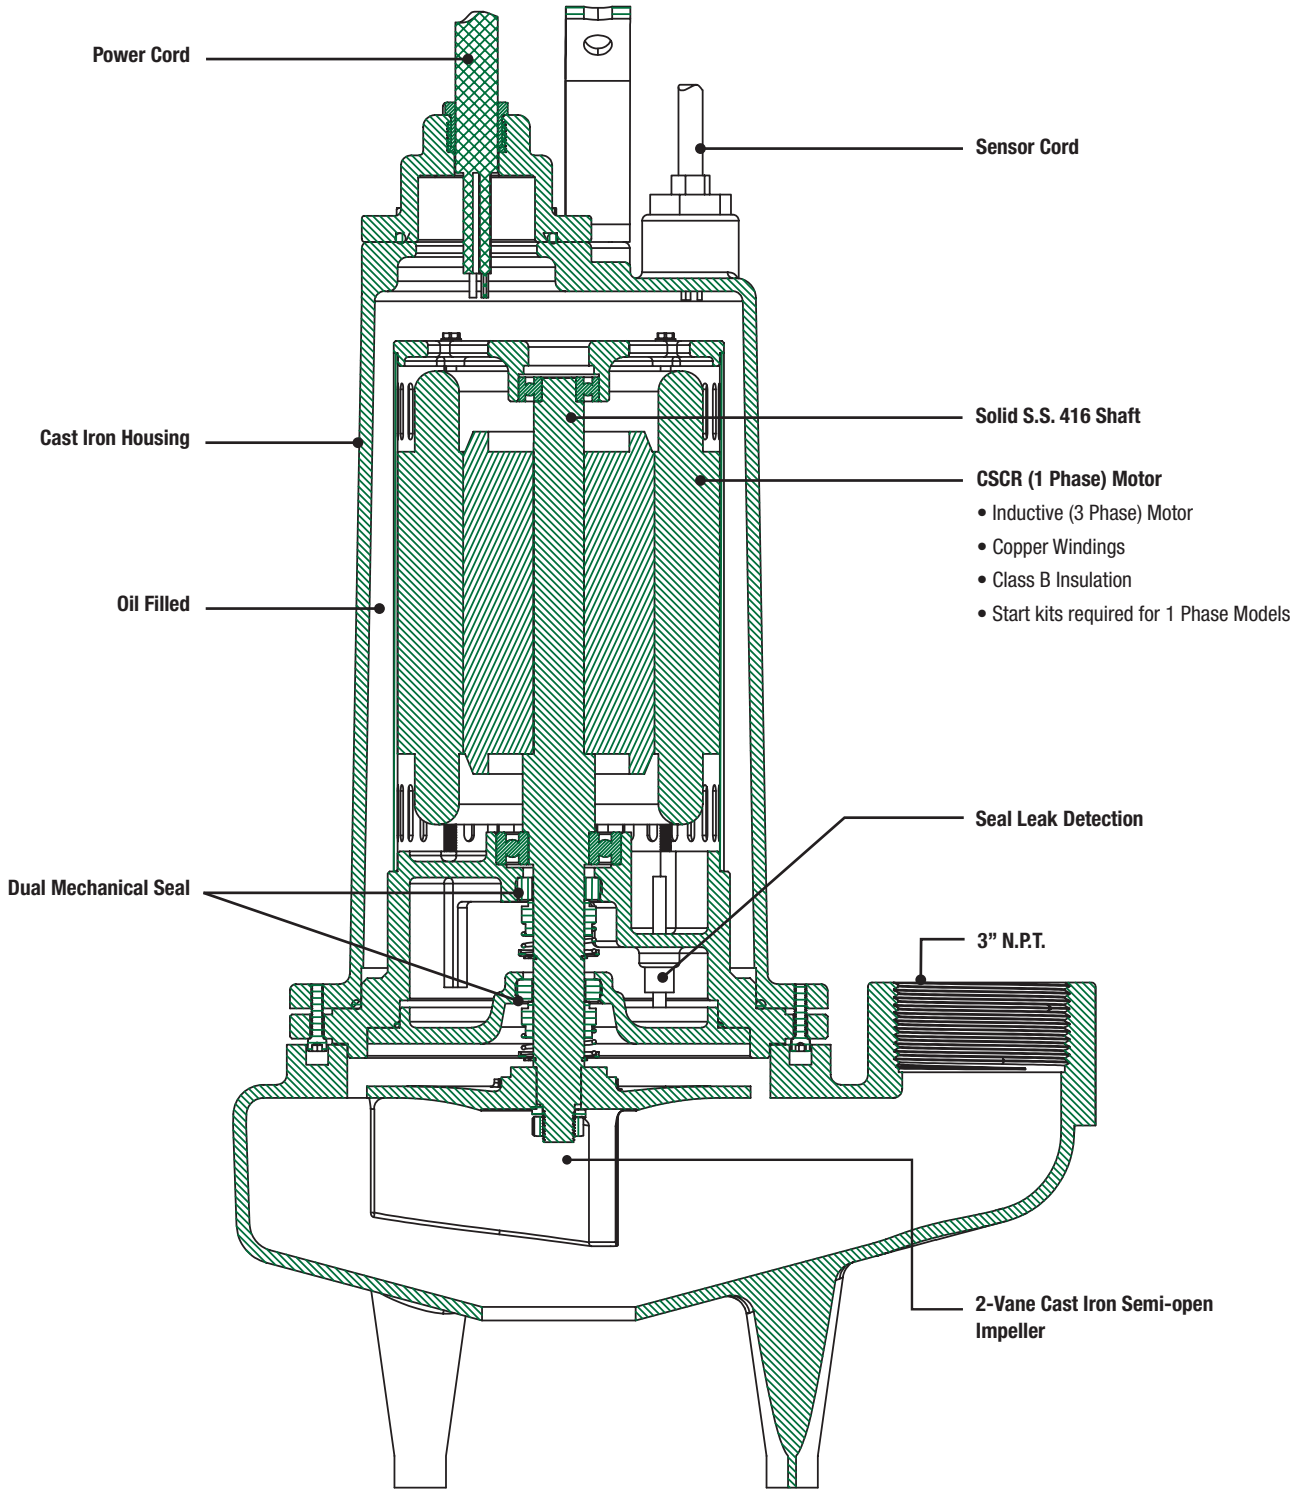

SEWAGE PUMPS
SWFD500 Features

P U M P

Honest, Professional, Dependable

1899 Cottage Street, Ashland, Ohio 44805

Telephone: 855 281-6830 • Fax: 877 326-1994 • ashlandpump.com