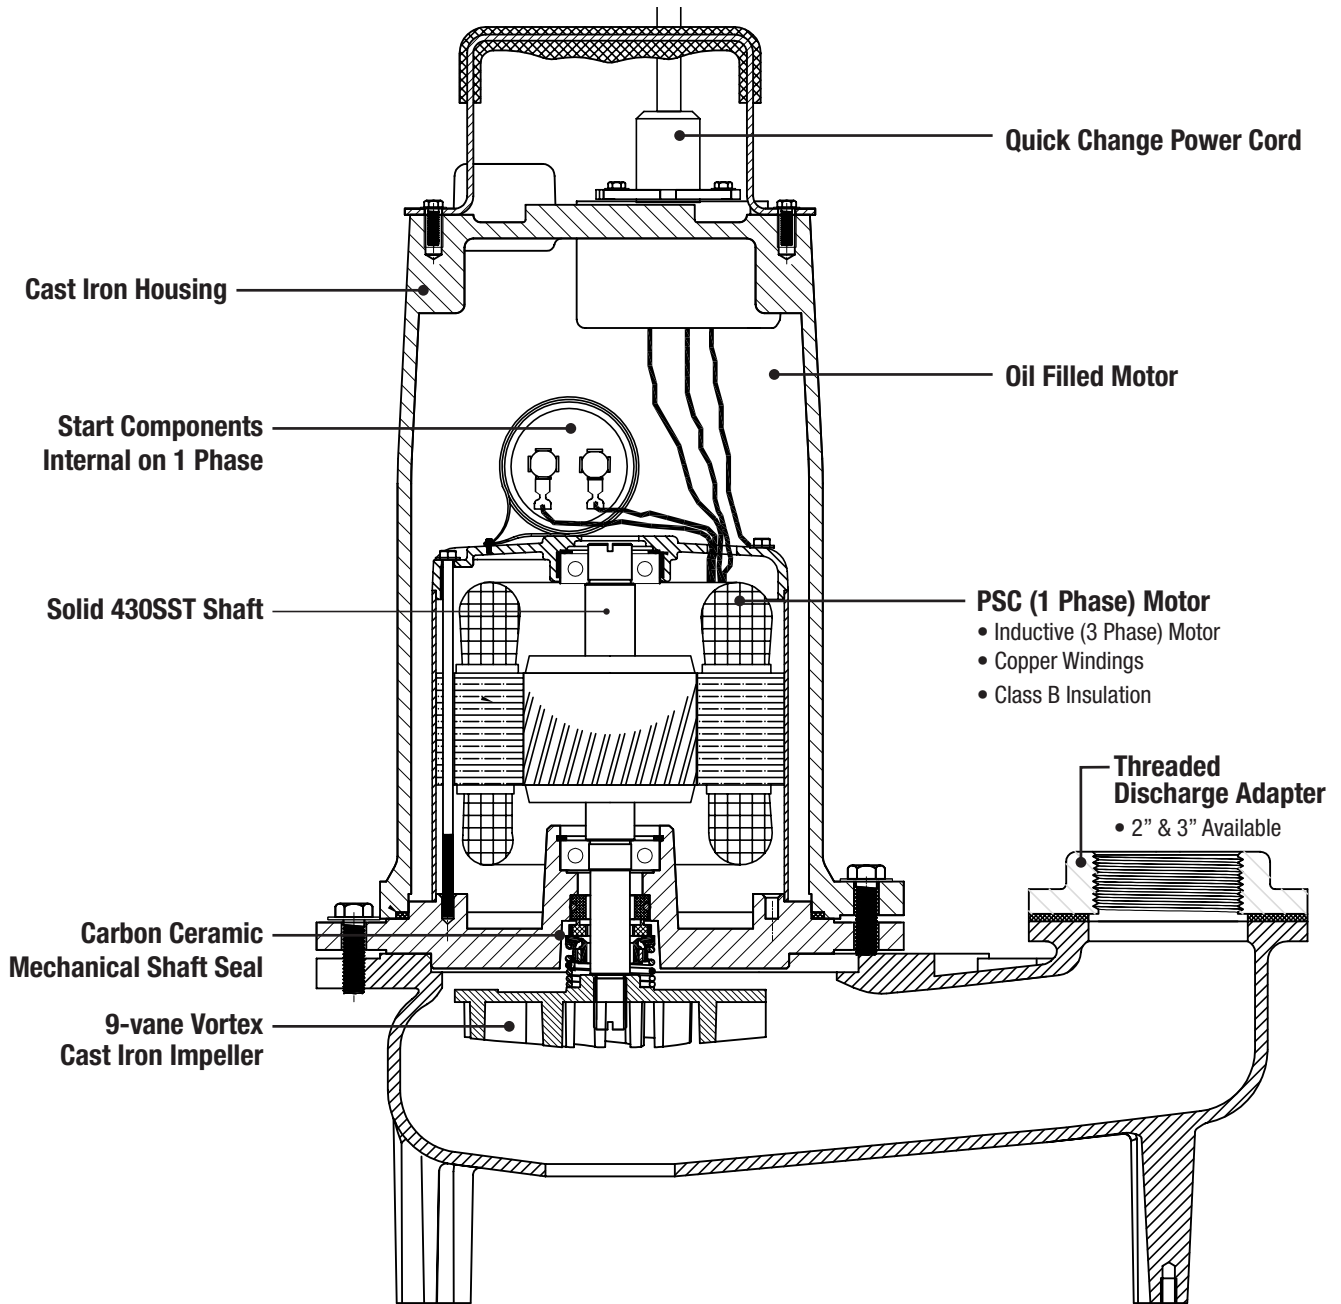

SEWAGE PUMPS
SWH100 Features

P U M P

Honest, Professional, Dependable

1899 Cottage Street, Ashland, Ohio 44805

Telephone: 855 281-6830 • Fax: 877 326-1994 • ashlandpump.com