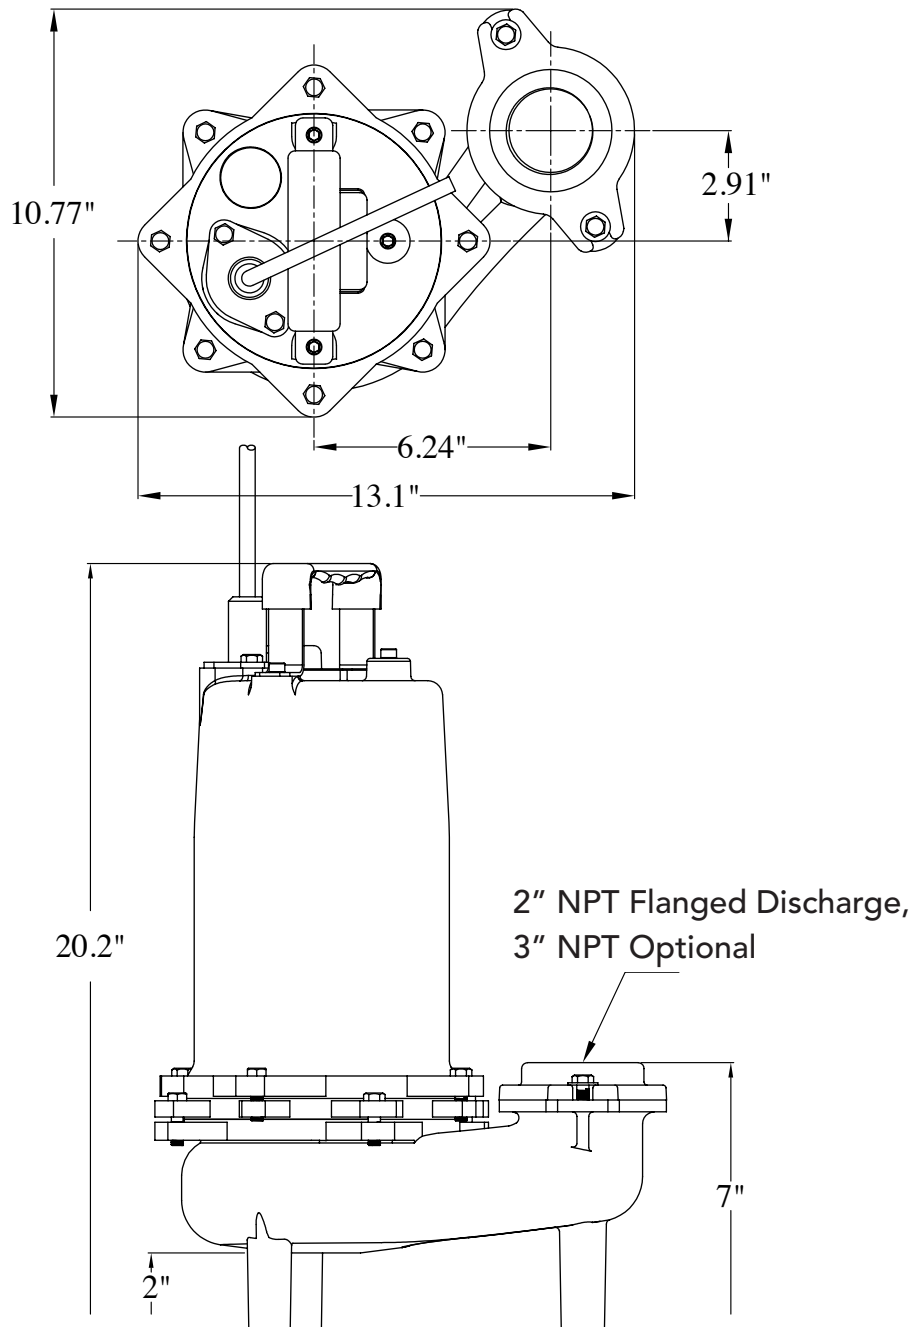

SWH50 Dimensional Data

P U M P

Honest, Professional, Dependable

1899 Cottage Street, Ashland, Ohio 44805
Telephone: 855 281-6830 · Fax: 877 326-1994 · ashlandpump.com