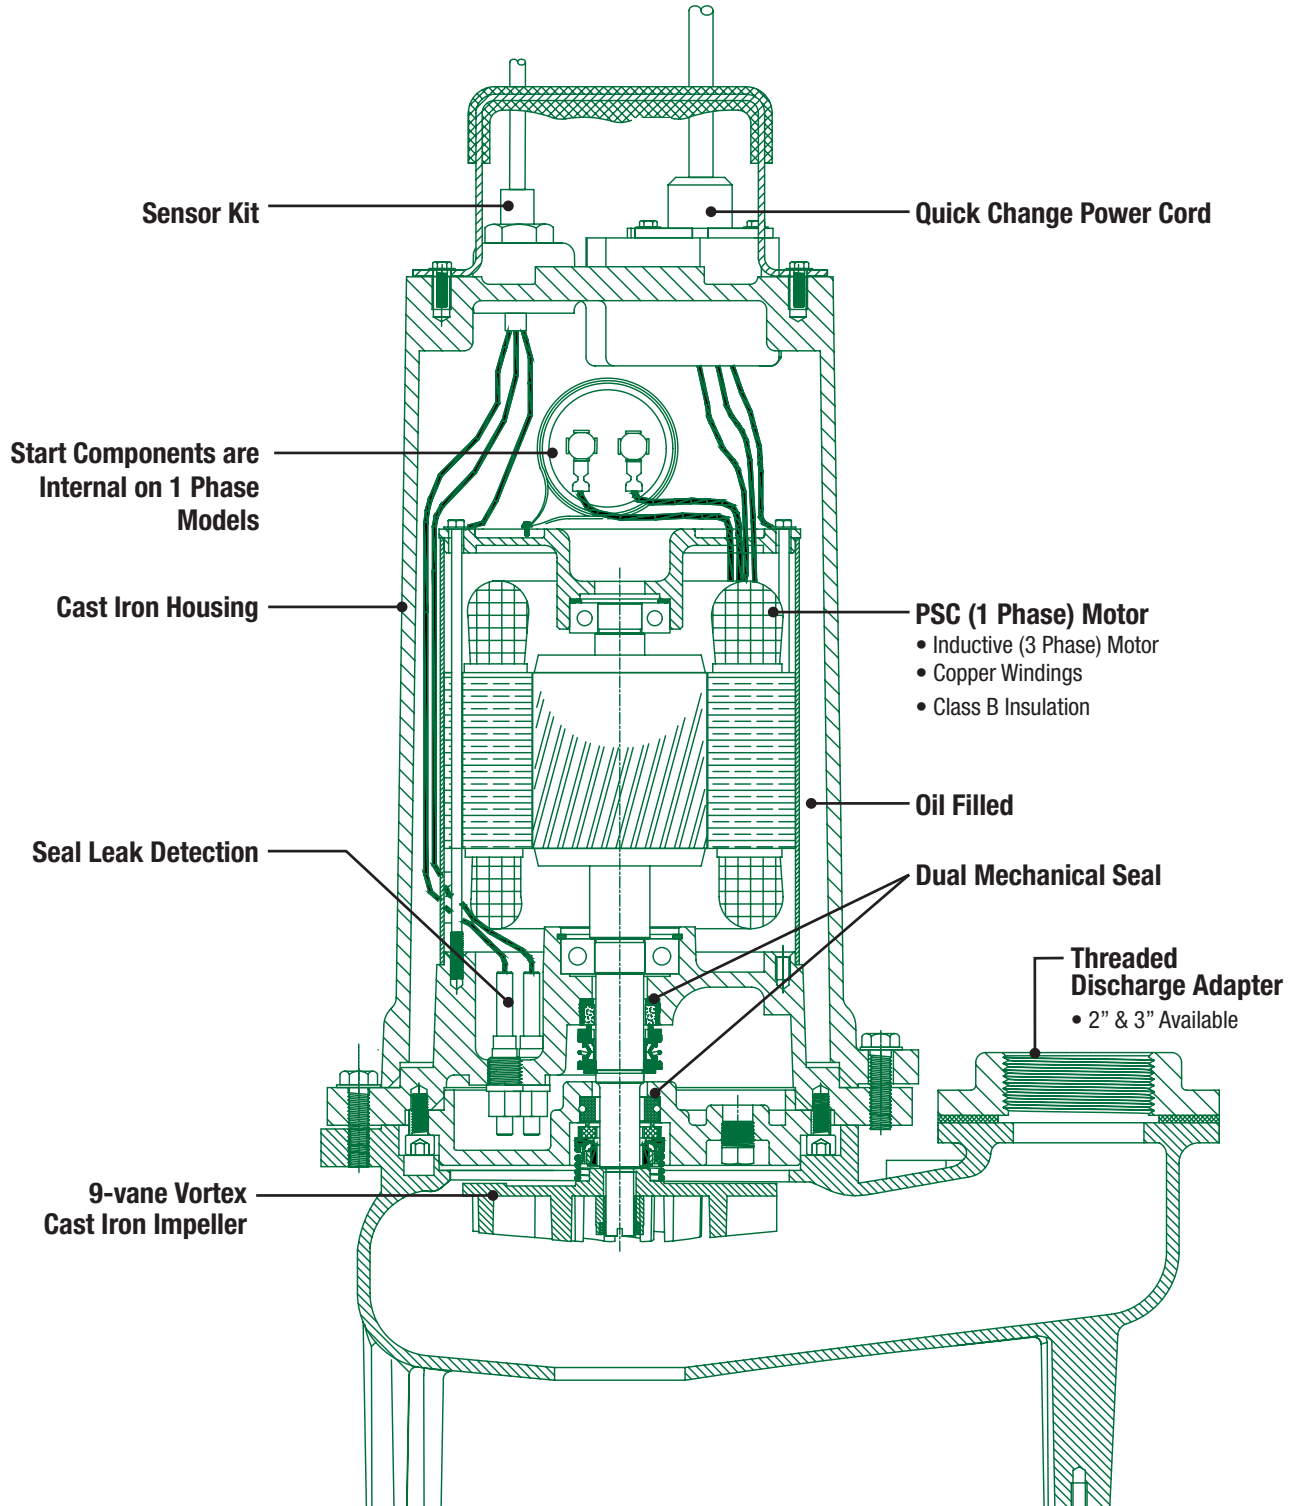

SEWAGE PUMPS
SWHD100 Features

P U M P

Honest, Professional, Dependable

1899 Cottage Street, Ashland, Ohio 44805

Telephone: 855 281-6830 • Fax: 877 326-1994 • ashlandpump.com