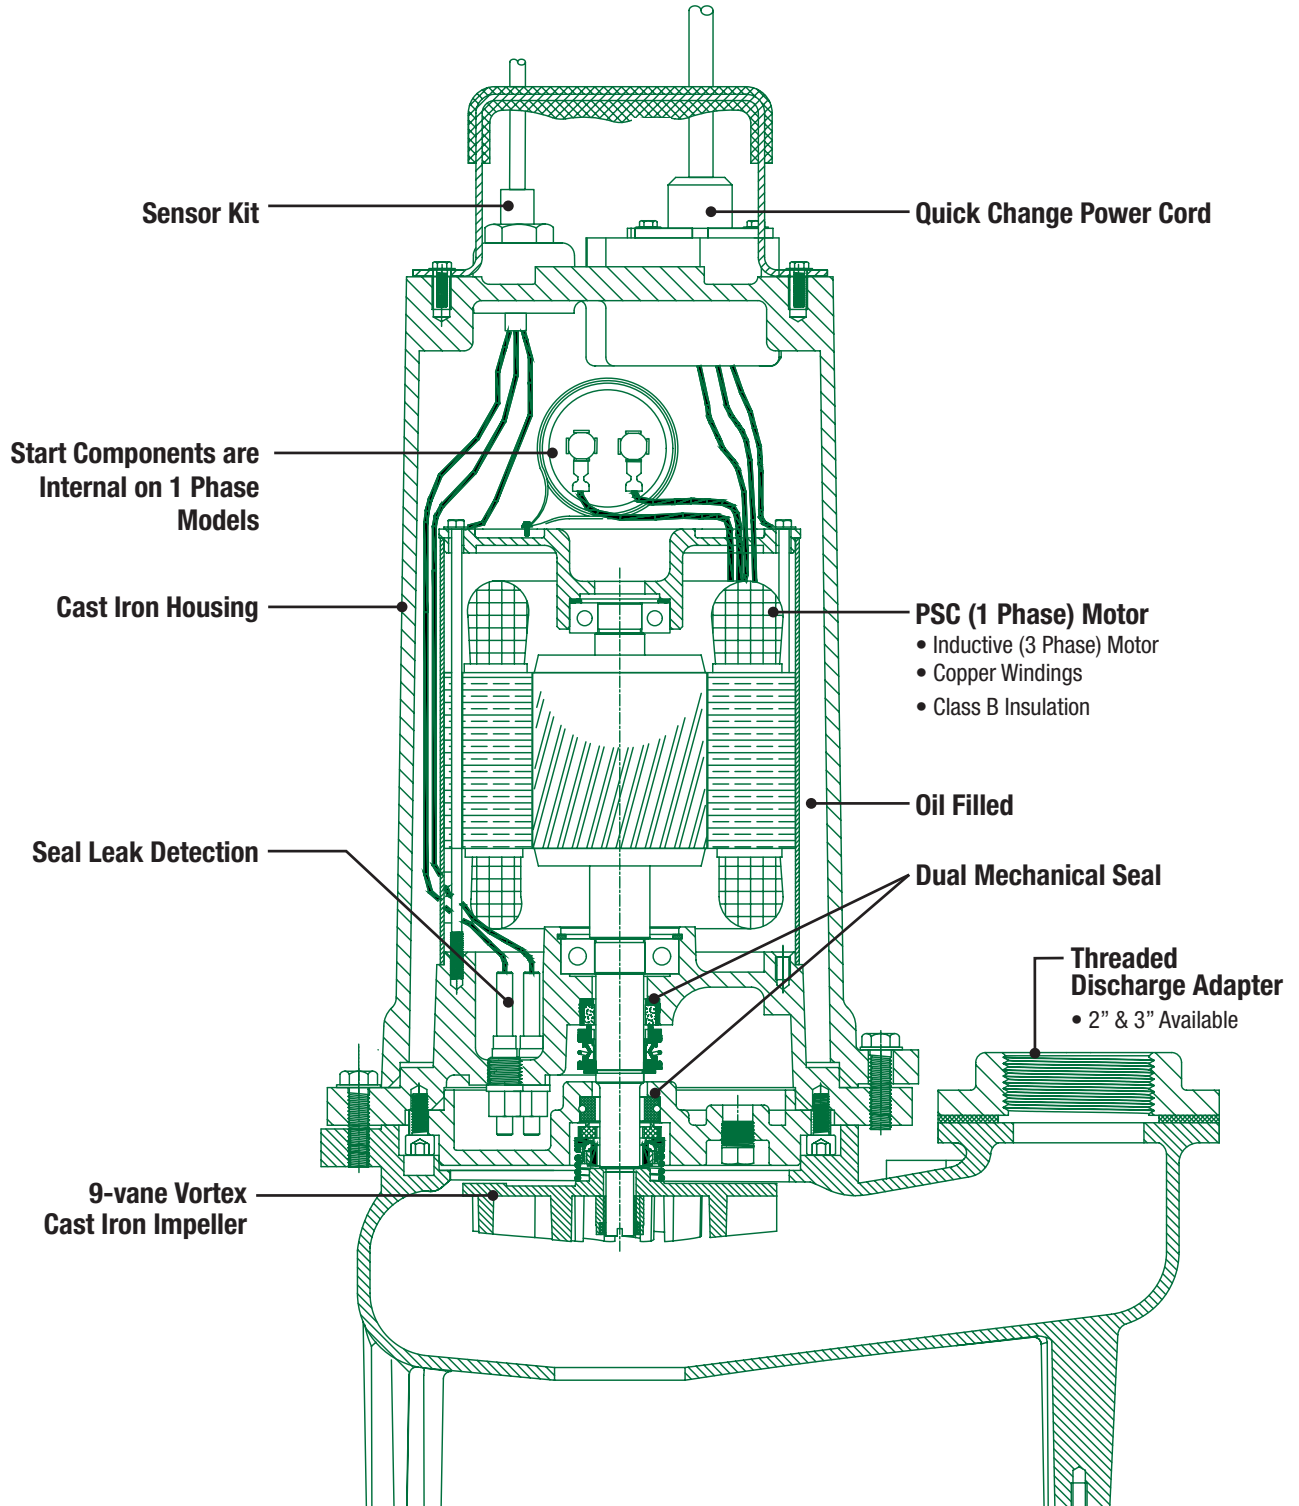

SEWAGE PUMPS
SWHD200 Features

P U M P

Honest, Professional, Dependable

1899 Cottage Street, Ashland, Ohio 44805

Telephone: 855 281-6830 • Fax: 877 326-1994 • ashlandpump.com