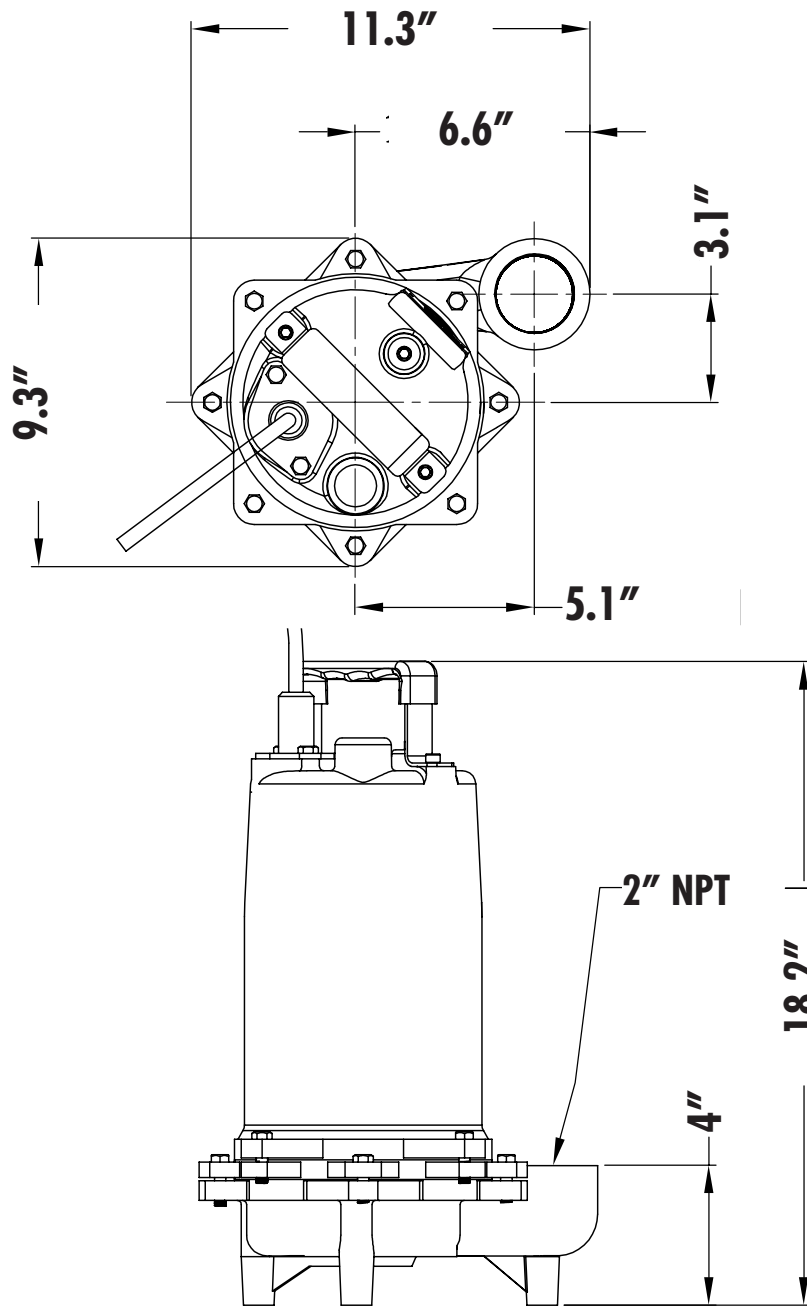

EFFLUENT PUMPS

EP100 Dimensional Data

P U M P

Honest, Professional, Dependable

1899 Cottage Street, Ashland, Ohio 44805

Telephone: 855 281-6830 · Fax: 877 326-1994 · ashlandpump.com