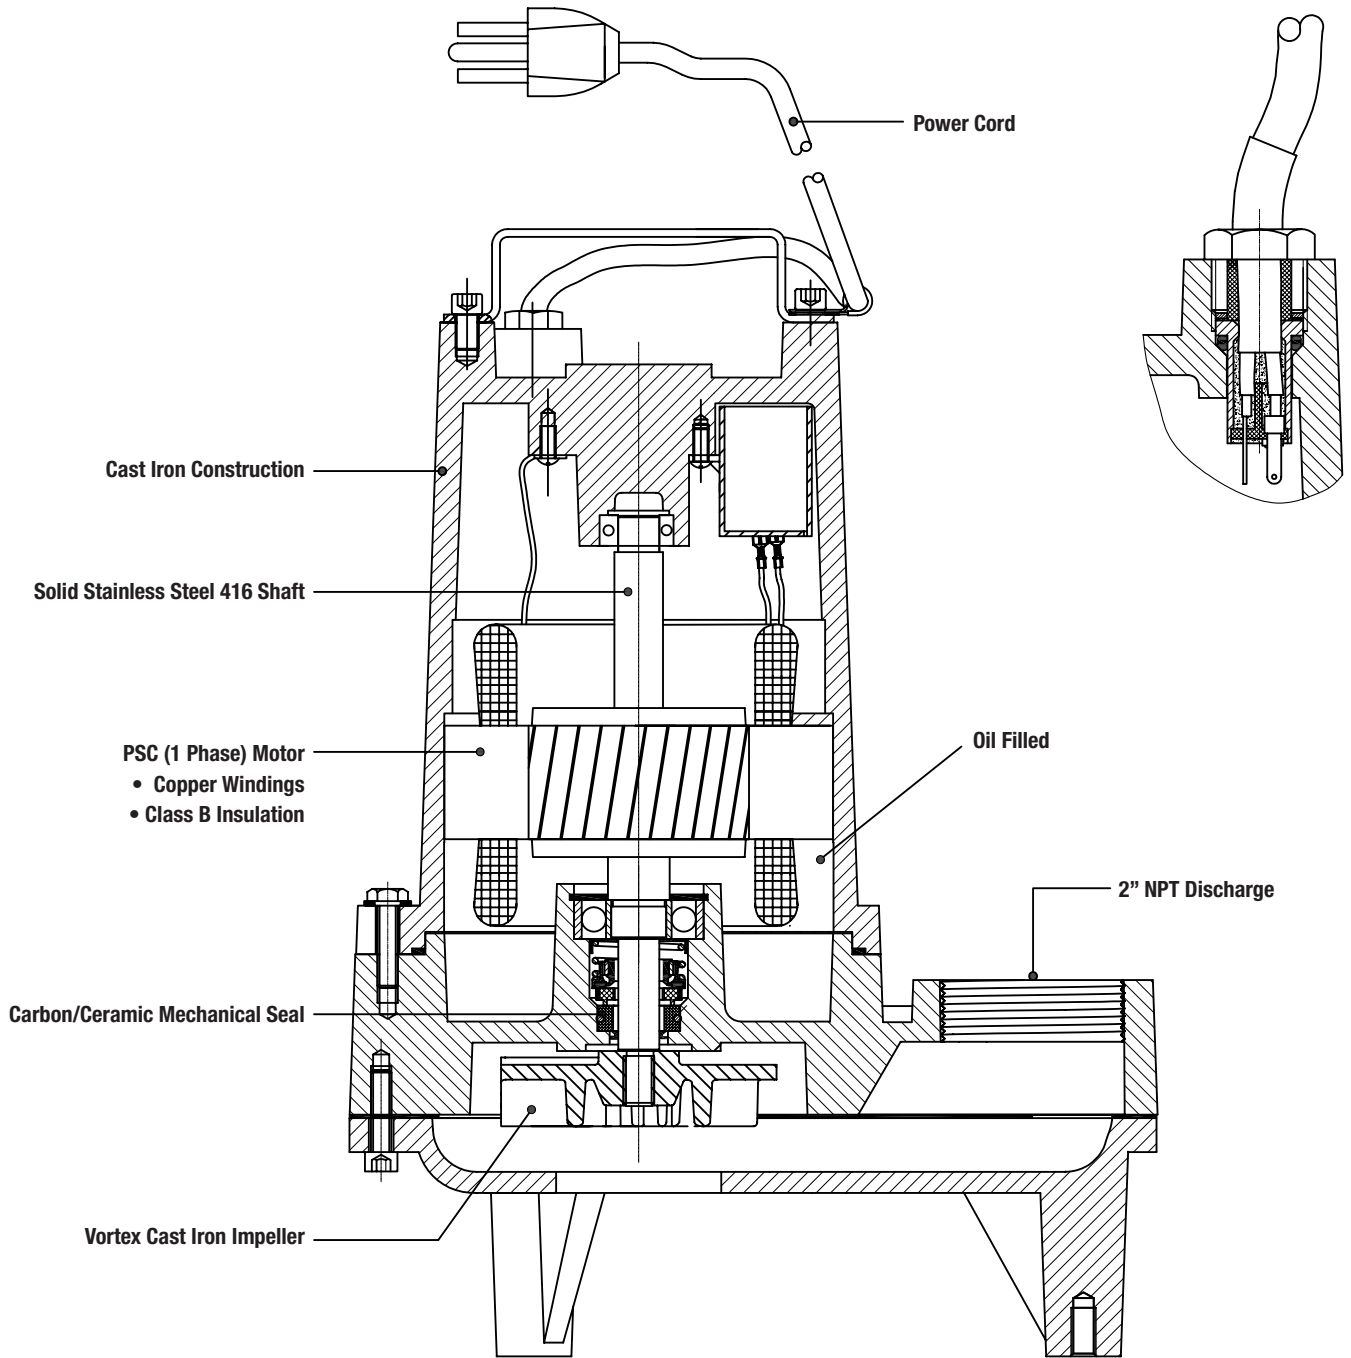

EFFLUENT PUMPS
EP100 Features Data

P U M P

Honest, Professional, Dependable

1899 Cottage Street, Ashland, Ohio 44805
Telephone: 855 281-6830 · Fax: 877 326-1994 · ashlandpump.com