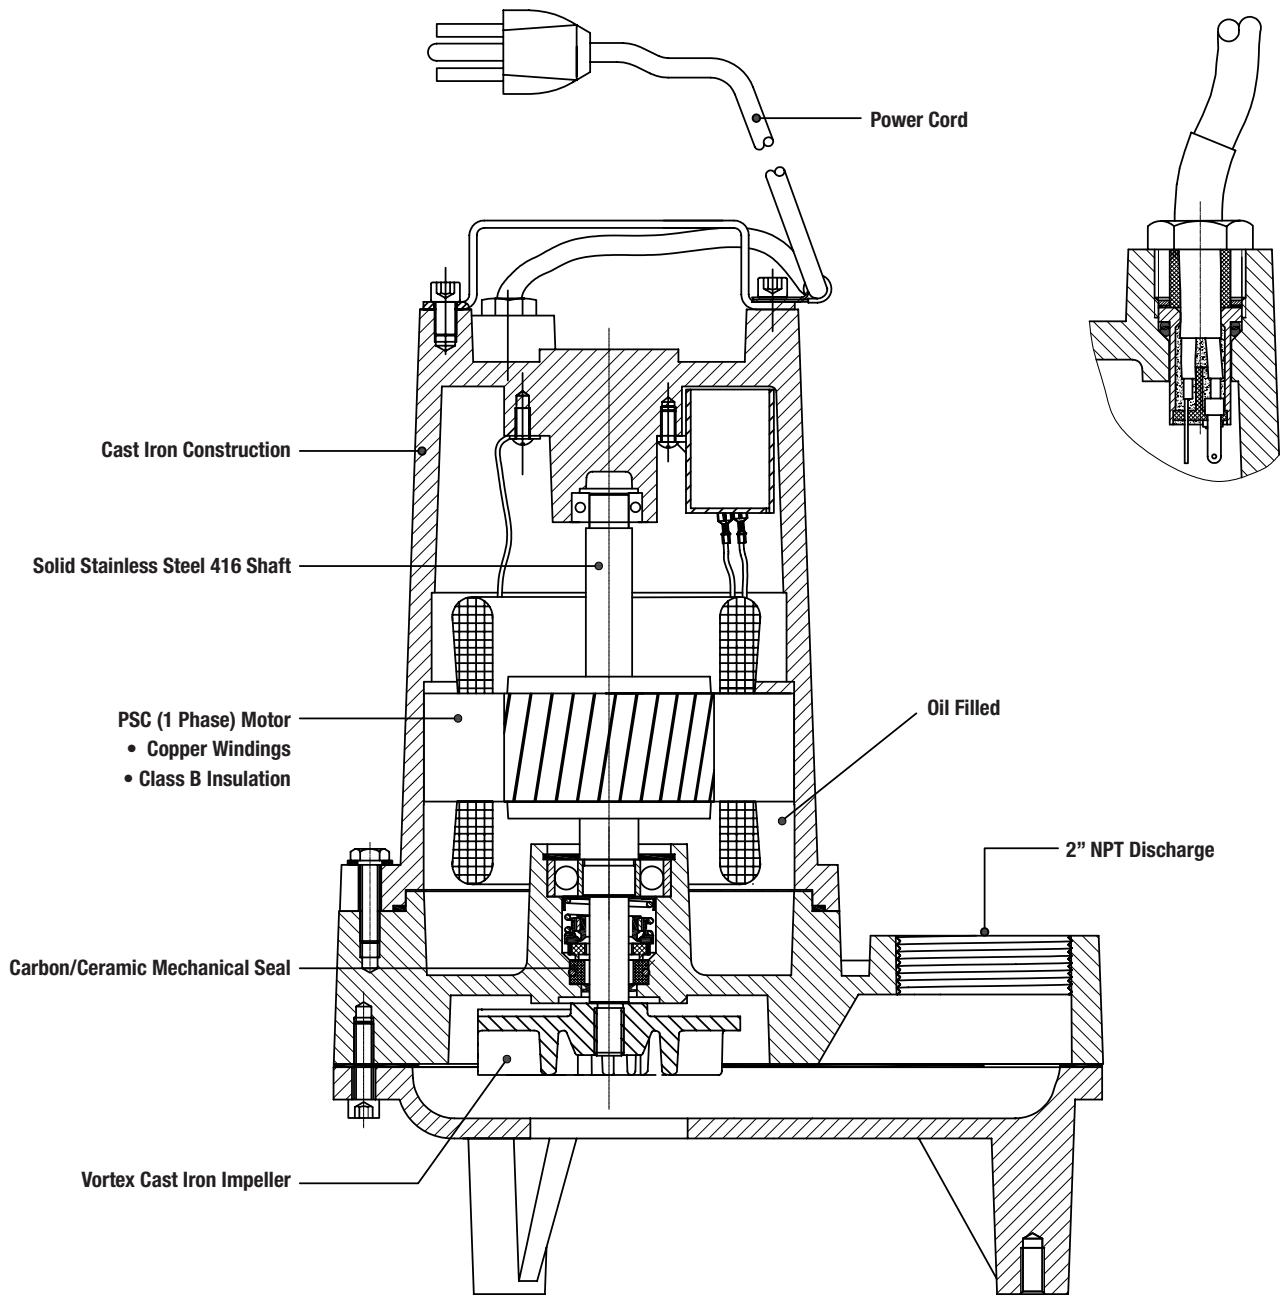

EFFLUENT PUMPS
EP45 Features Data

P U M P

Honest, Professional, Dependable

1899 Cottage Street, Ashland, Ohio 44805
Telephone: 855 281-6830 · Fax: 877 326-1994 · ashlandpump.com