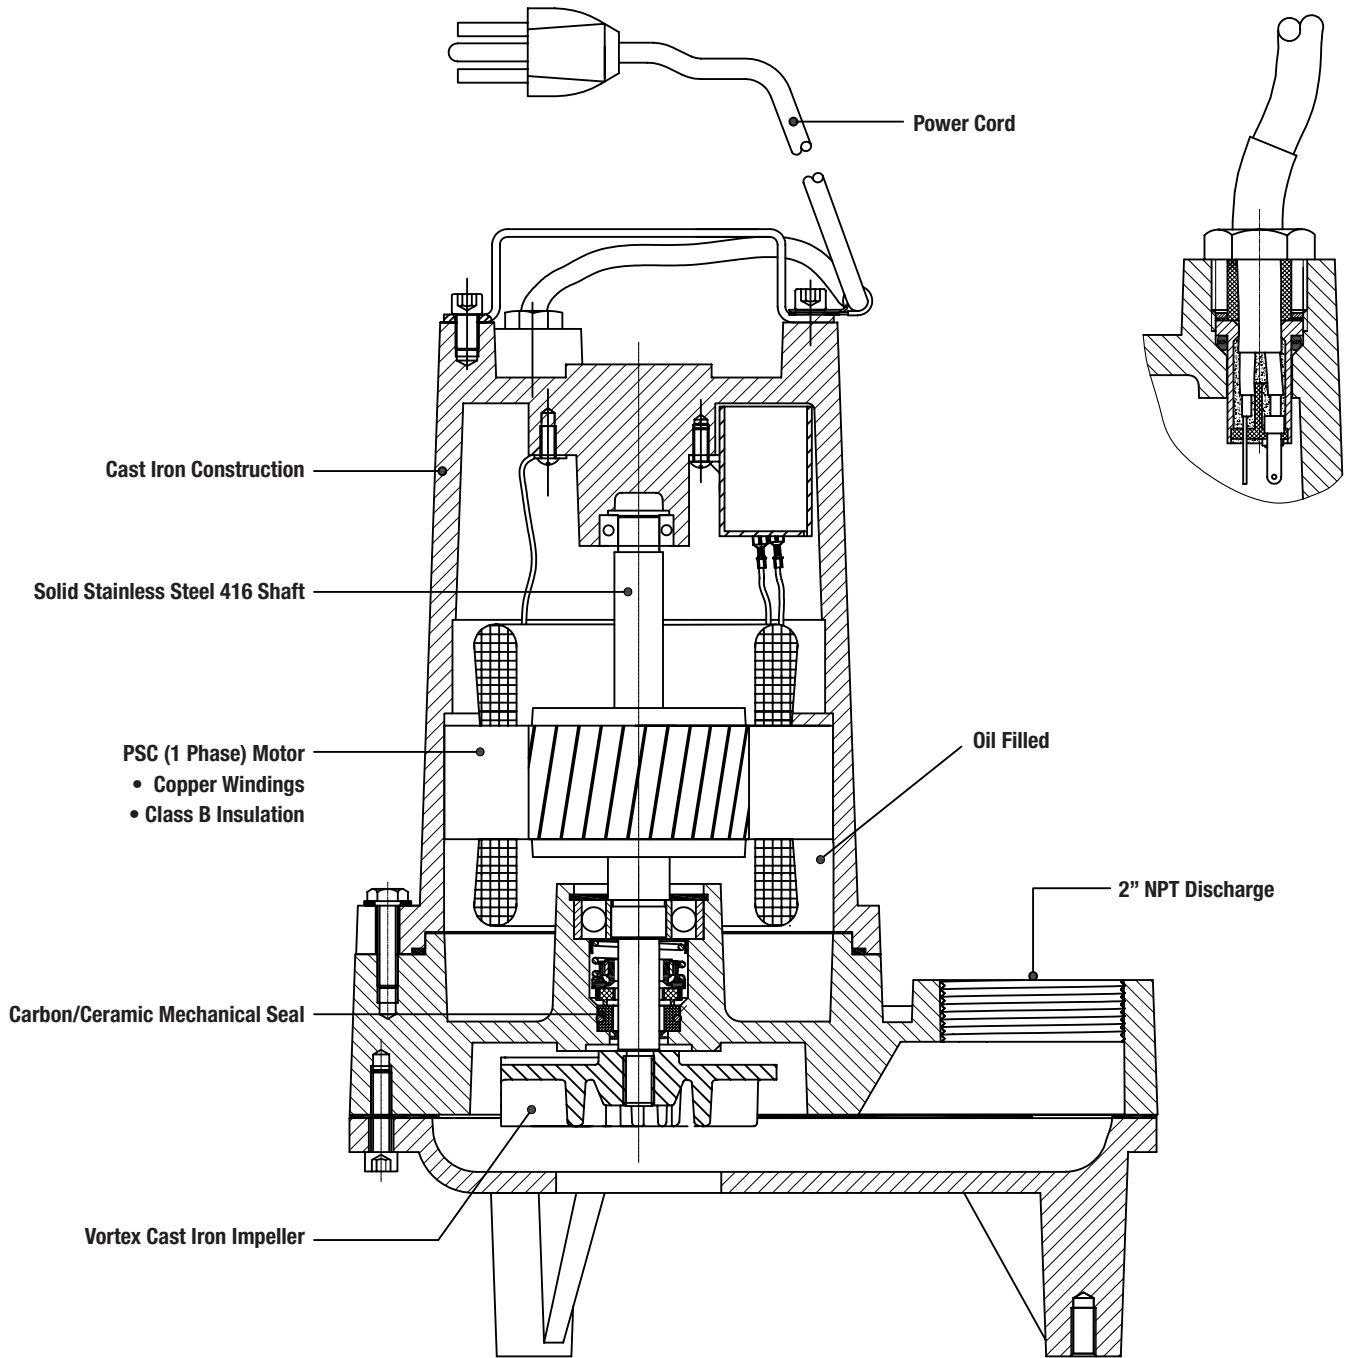

EFFLUENT PUMPS
EP50 Features Data

P U M P

Honest, Professional, Dependable

1899 Cottage Street, Ashland, Ohio 44805
Telephone: 855 281-6830 · Fax: 877 326-1994 · ashlandpump.com