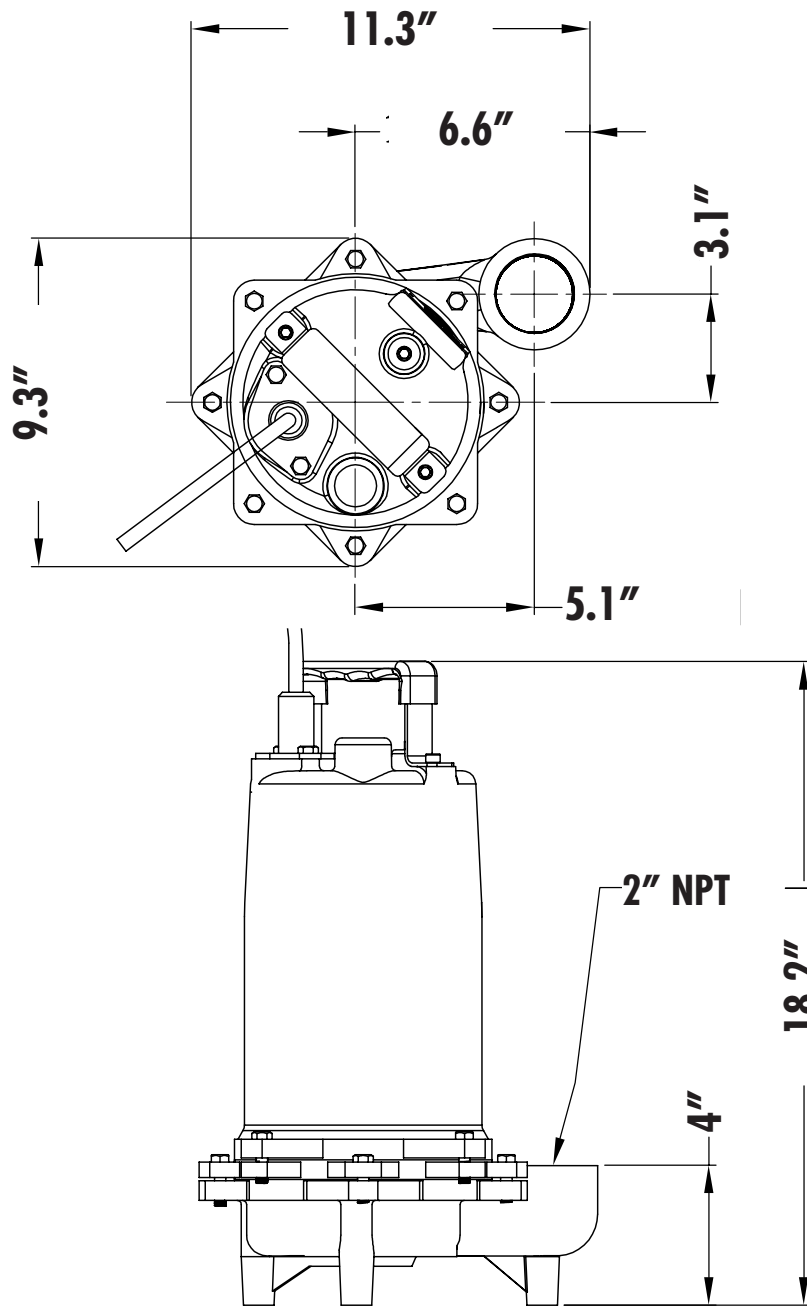

EFFLUENT PUMPS

EP75 Dimensional Data

P U M P

Honest, Professional, Dependable

1899 Cottage Street, Ashland, Ohio 44805
Telephone: 855 281-6830 · Fax: 877 326-1994 · ashlandpump.com