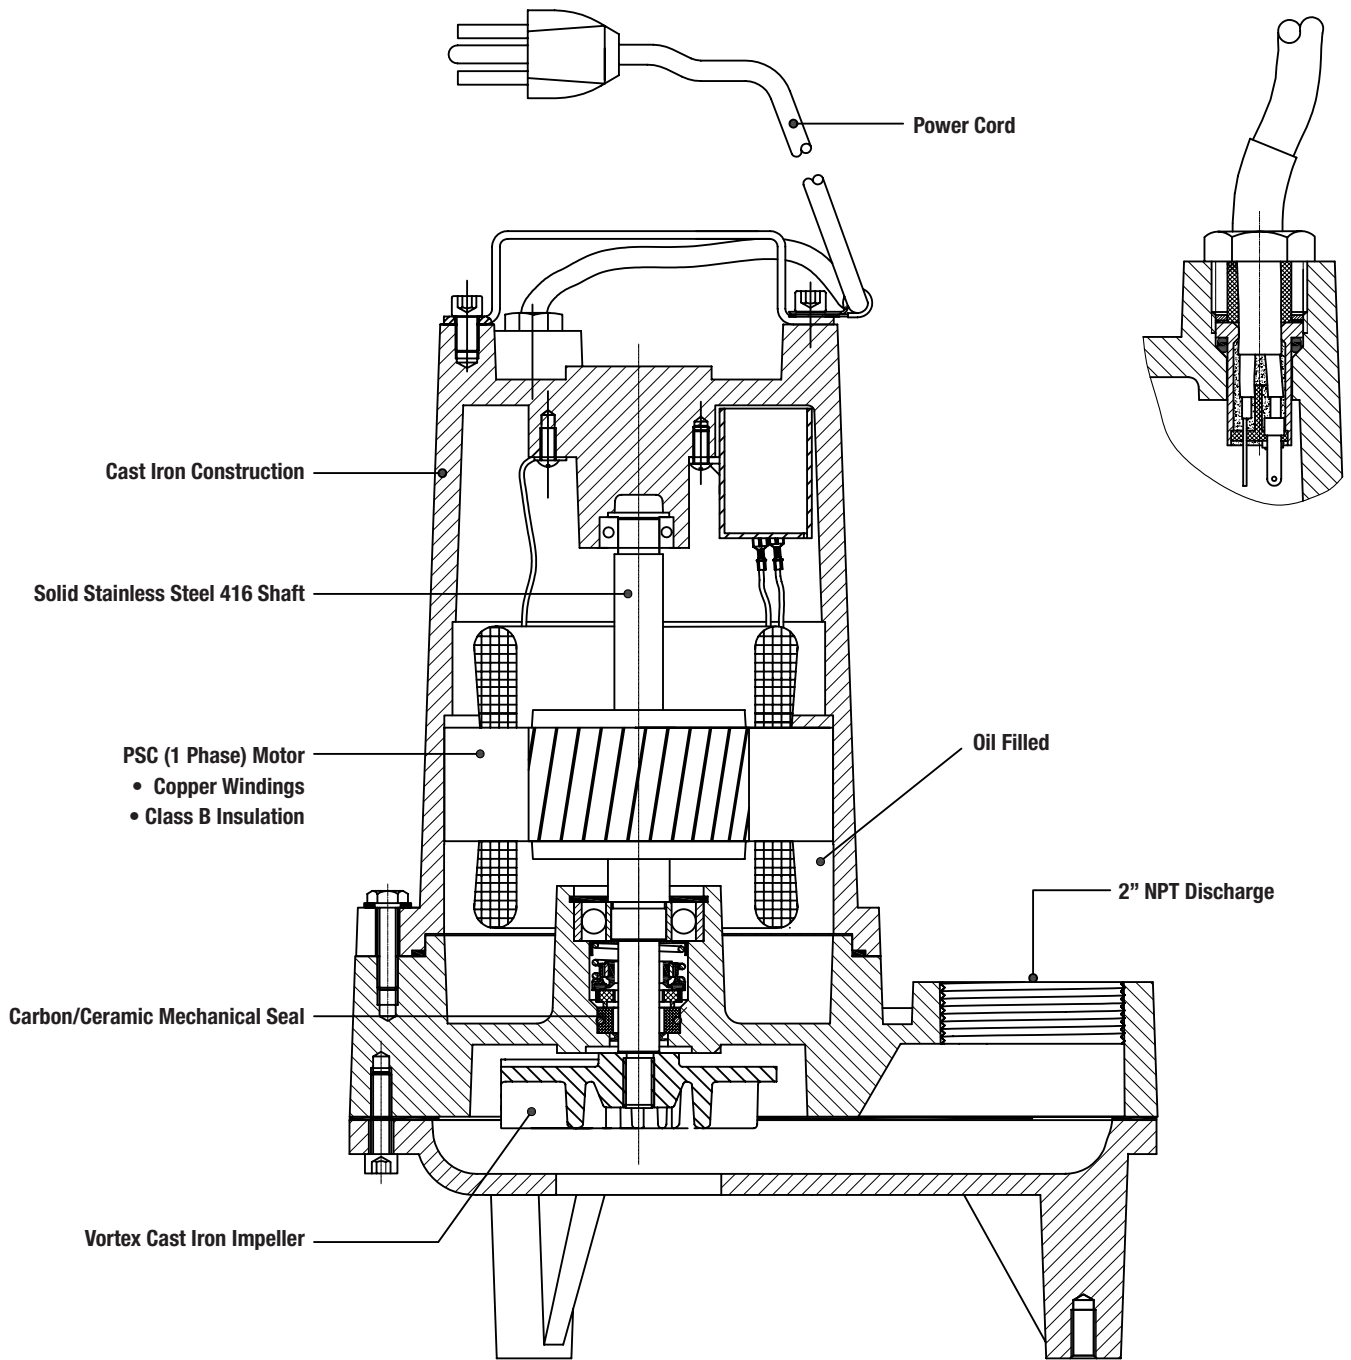

EFFLUENT PUMPS
EP75 Features Data

P U M P

Honest, Professional, Dependable

1899 Cottage Street, Ashland, Ohio 44805
Telephone: 855 281-6830 · Fax: 877 326-1994 · ashlandpump.com